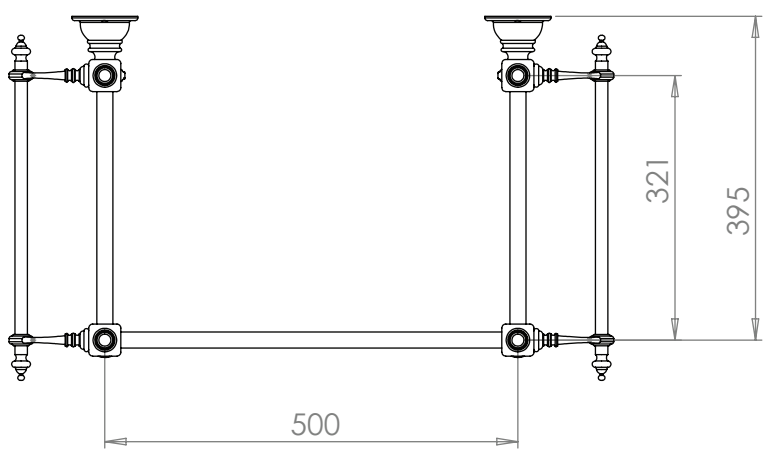

Basin Stands Collection

Astoria Deco	Basin Stand
--------------	-------------

We recommend that all products are purchased with the assistance of a specialist bathroom retailer and always installed by an experienced installer who is a member of a recognized association. All sizes quoted are nominal: items may vary by plus or minus 2% against the figures quoted. When planning installations where dimensions are critical, it is essential that the space allowed for individual items is physically checked. Imperial Bathrooms can not be held liable for any costs associated with items not fitting in any given area. The contents of this statement are based on information correct at the time of publication. We reserve the right to make alterations and changes in product characteristics, fixing, packaging, operation etc at any time without notice.