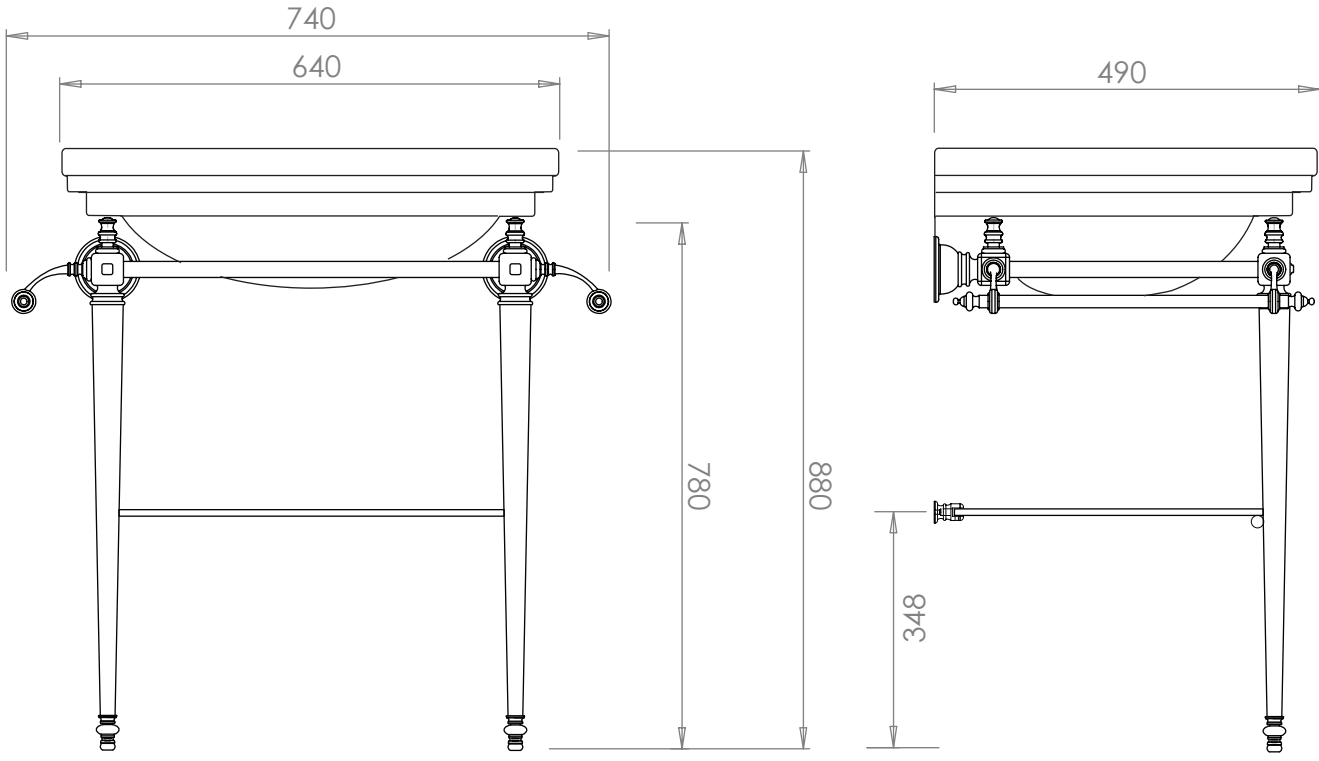

Basin Stands Collection

Astoria Deco	Basin Stand
--------------	-------------

We recommend that all products are purchased with the assistance of a specialist bathroom retailer and always installed by an experienced installer who is a member of a recognized association. All sizes quoted are nominal: items may vary by plus or minus 2% against the figures quoted. When planning installations where dimensions are critical, it is essential that the space allowed for individual items is physically checked. Imperial Bathrooms can not be held liable for any costs associated with items not fitting in any given area. The contents of this statement are based on information correct at the time of publication. We reserve the right to make alterations and changes in product characteristics, fixing, packaging, operation etc at any time without notice.