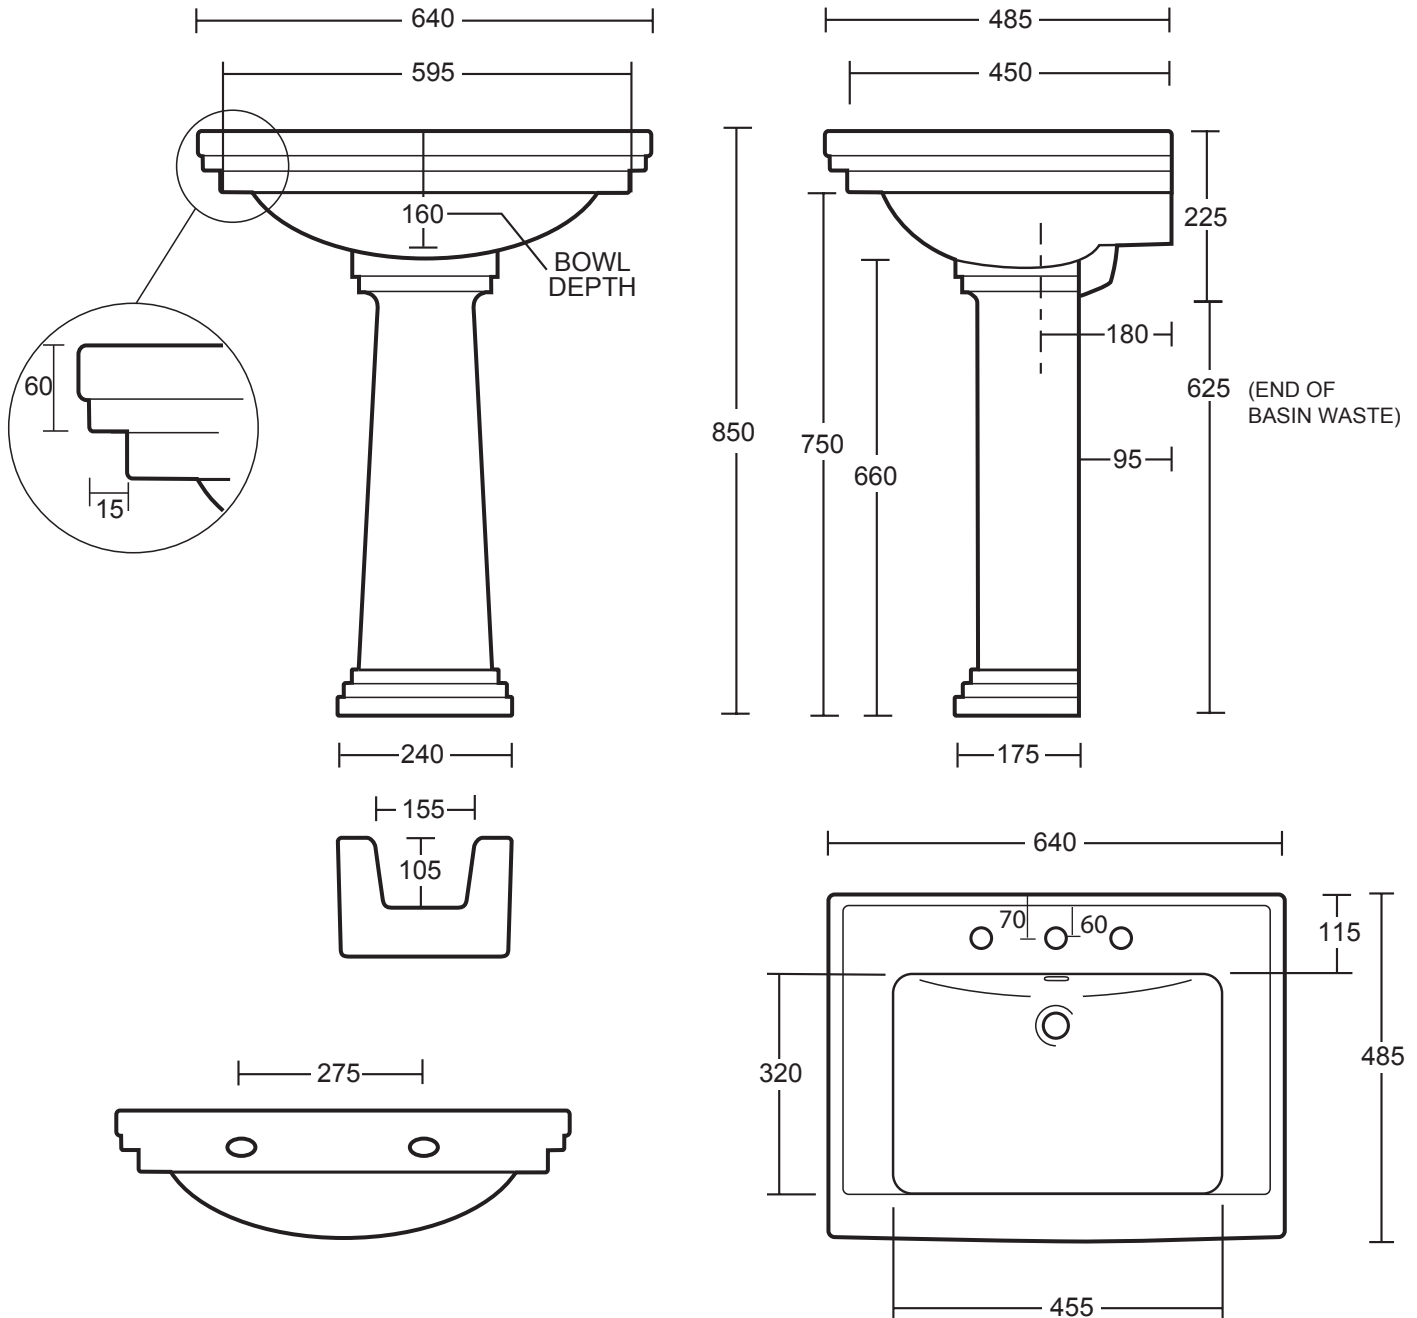

| Ceramic Collection | |
|--------------------|------------------------------|
| Astoria Deco | Large basin & Large Pedestal |

We recommend that all products are purchased with the assistance of a specialist bathroom retailer and always installed by an experienced installer who is a member of a recognized association. All sizes quoted are nominal: items may vary by plus minus 2% against the figures quoted. When planning installations where dimensions are critical, it is essential that the space allowed for individual items is physically checked. Imperial Bathrooms cannot be held liable for any costs associated with item not fitting in any given area. The contents of this statement are based on information correct at the time of publication. We reserve the right to make alterations and changes in product characteristics, fixing, packaging, operation etc. at any time without notice.