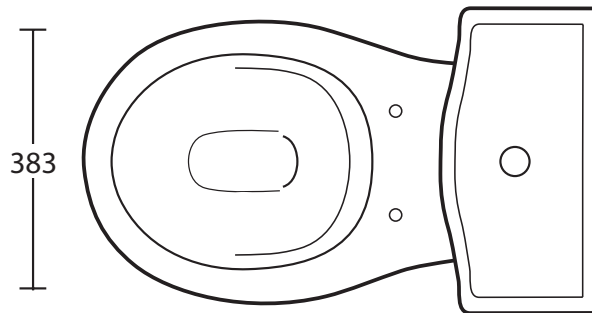

Ceramic Collection	
Bergier	Close coupled pan and cistern

We recommend that all products are purchased with the assistance of a specialist bathroom retailer and always installed by an experienced installer who is a member of a recognized association. All sizes quoted are nominal: items may vary by plus or minus 2% against the figures quoted. When planning installations where dimensions are critical, it is essential that the space allowed for individual items is physically checked. Imperial Bathrooms can not be held liable for any costs associated with items not fitting in any given area. The contents of this statement are based on information correct at the time of publication. We reserve the right to make alterations and changes in product characteristics, fixing, packaging, operation etc at any time without notice.