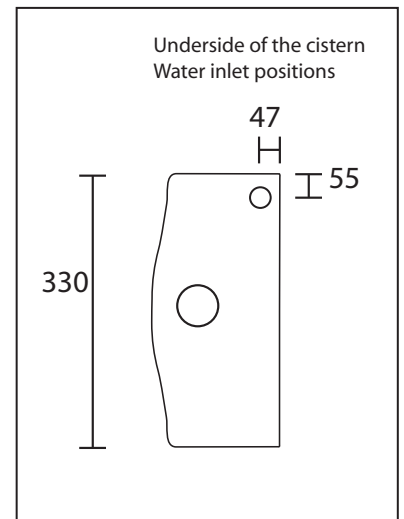

Ceramic Collection	
Bergier	Close coupled pan and cistern

We recommend that all products are purchased with the assistance of a specialist bathroom retailer and always installed by an experienced installer who is a member of a recognized association. All sizes quoted are nominal: items may vary by plus or minus 2% against the figures quoted. When planning installations where dimensions are critical, it is essential that the space allowed for individual items is physically checked. Imperial Bathrooms can not be held liable for any costs associated with items not fitting in any given area. The contents of this statement are based on information correct at the time of publication. We reserve the right to make alterations and changes in product characteristics, fixing, packaging, operation etc at any time without notice.