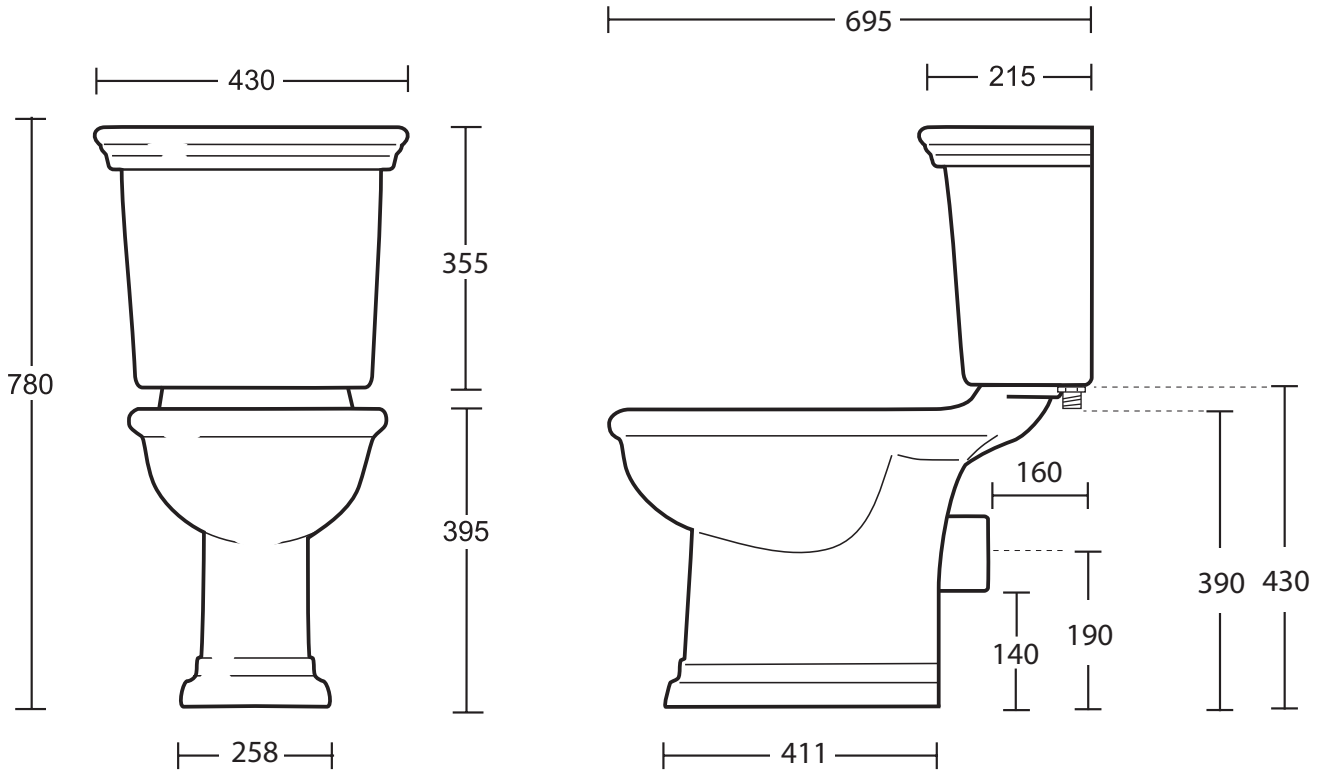

Ceramic Collection	
Bergier	Close coupled pan and cistern

We recommend that all products are purchased with the assistance of a specialist bathroom retailer and always installed by an experienced installer who is a member of a recognized association. All sizes quoted are nominal: items may vary by plus or minus 2% against the figures quoted. When planning installations where dimensions are critical, it is essential that the space allowed for individual items is physically checked. Imperial Bathrooms can not be held liable for any costs associated with items not fitting in any given area. The contents of this statement are based on information correct at the time of publication. We reserve the right to make alterations and changes in product characteristics, fixing, packaging, operation etc at any time without notice.