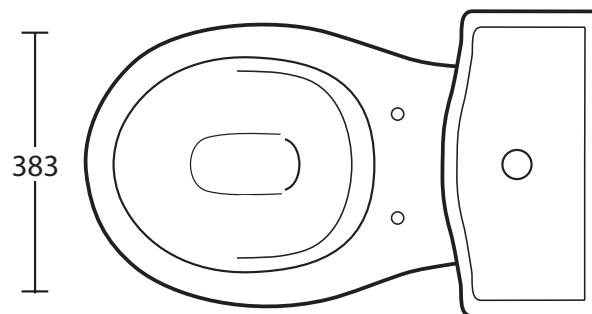

Ceramic Collection	
Bergier	Close coupled pan and cistern with 90 Degree connector pipe

We recommend that all products are purchased with the assistance of a specialist bathroom retailer and always installed by an experienced installer who is a member of a recognized association. All sizes quoted are nominal: items may vary by plus or minus 2% against the figures quoted. When planning installations where dimensions are critical, it is essential that the space allowed for individual items is physically checked. Imperial Bathrooms can not be held liable for any costs associated with items not fitting in any given area. The contents of this statement are based on information correct at the time of publication. We reserve the right to make alterations and changes in product characteristics, fixing, packaging, operation etc at any time without notice.