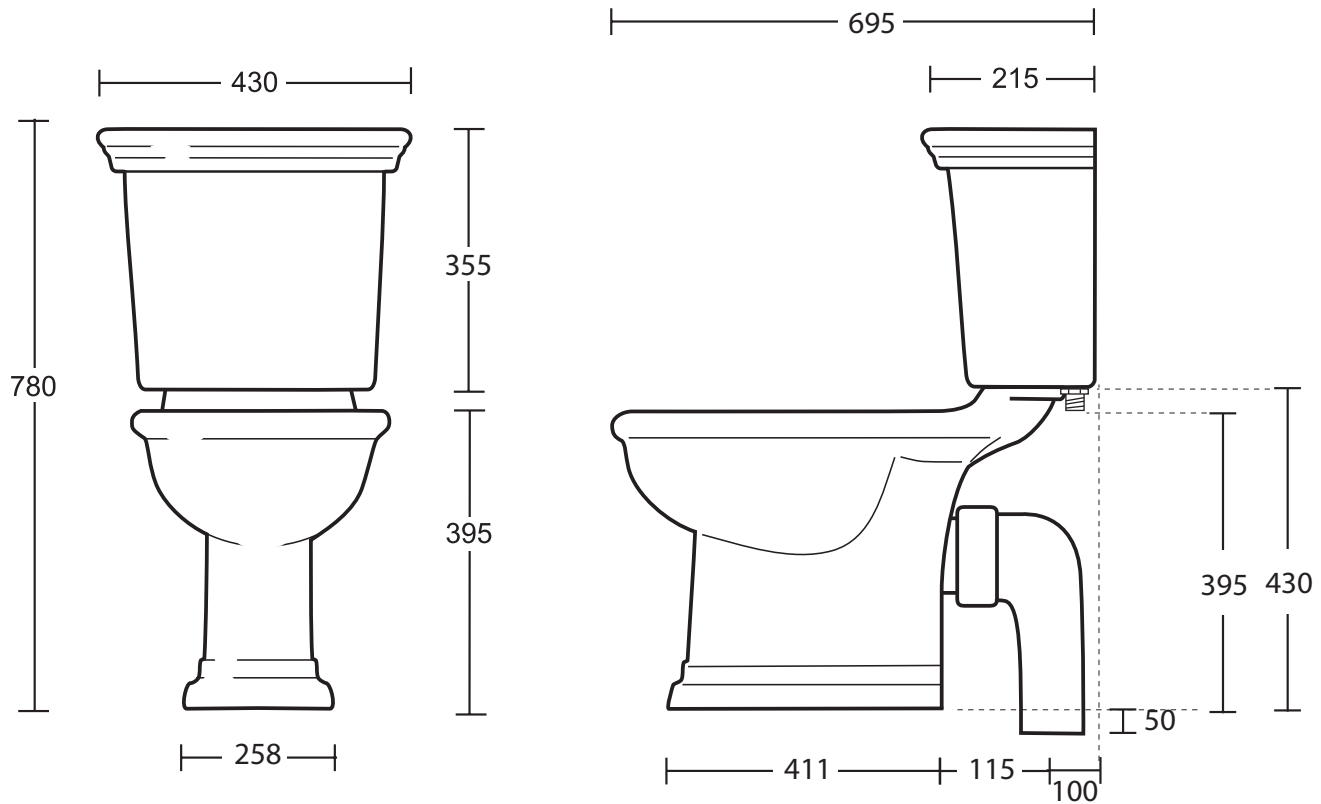

Ceramic Collection	
Bergier	Close coupled pan and cistern with 90 Degree connector pipe

We recommend that all products are purchased with the assistance of a specialist bathroom retailer and always installed by an experienced installer who is a member of a recognized association. All sizes quoted are nominal: items may vary by plus or minus 2% against the figures quoted. When planning installations where dimensions are critical, it is essential that the space allowed for individual items is physically checked. Imperial Bathrooms can not be held liable for any costs associated with items not fitting in any given area. The contents of this statement are based on information correct at the time of publication. We reserve the right to make alterations and changes in product characteristics, fixing, packaging, operation etc at any time without notice.