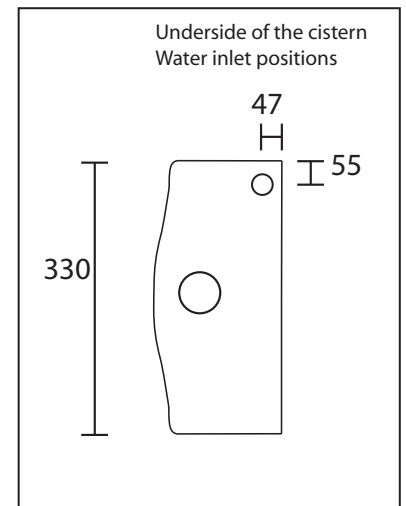

Ceramic Collection	
Bergier	Close coupled pan and cistern with 90 Degree connector pipe

We recommend that all products are purchased with the assistance of a specialist bathroom retailer and always installed by an experienced installer who is a member of a recognized association. All sizes quoted are nominal: items may vary by plus or minus 2% against the figures quoted. When planning installations where dimensions are critical, it is essential that the space allowed for individual items is physically checked. Imperial Bathrooms can not be held liable for any costs associated with items not fitting in any given area. The contents of this statement are based on information correct at the time of publication. We reserve the right to make alterations and changes in product characteristics, fixing, packaging, operation etc at any time without notice.