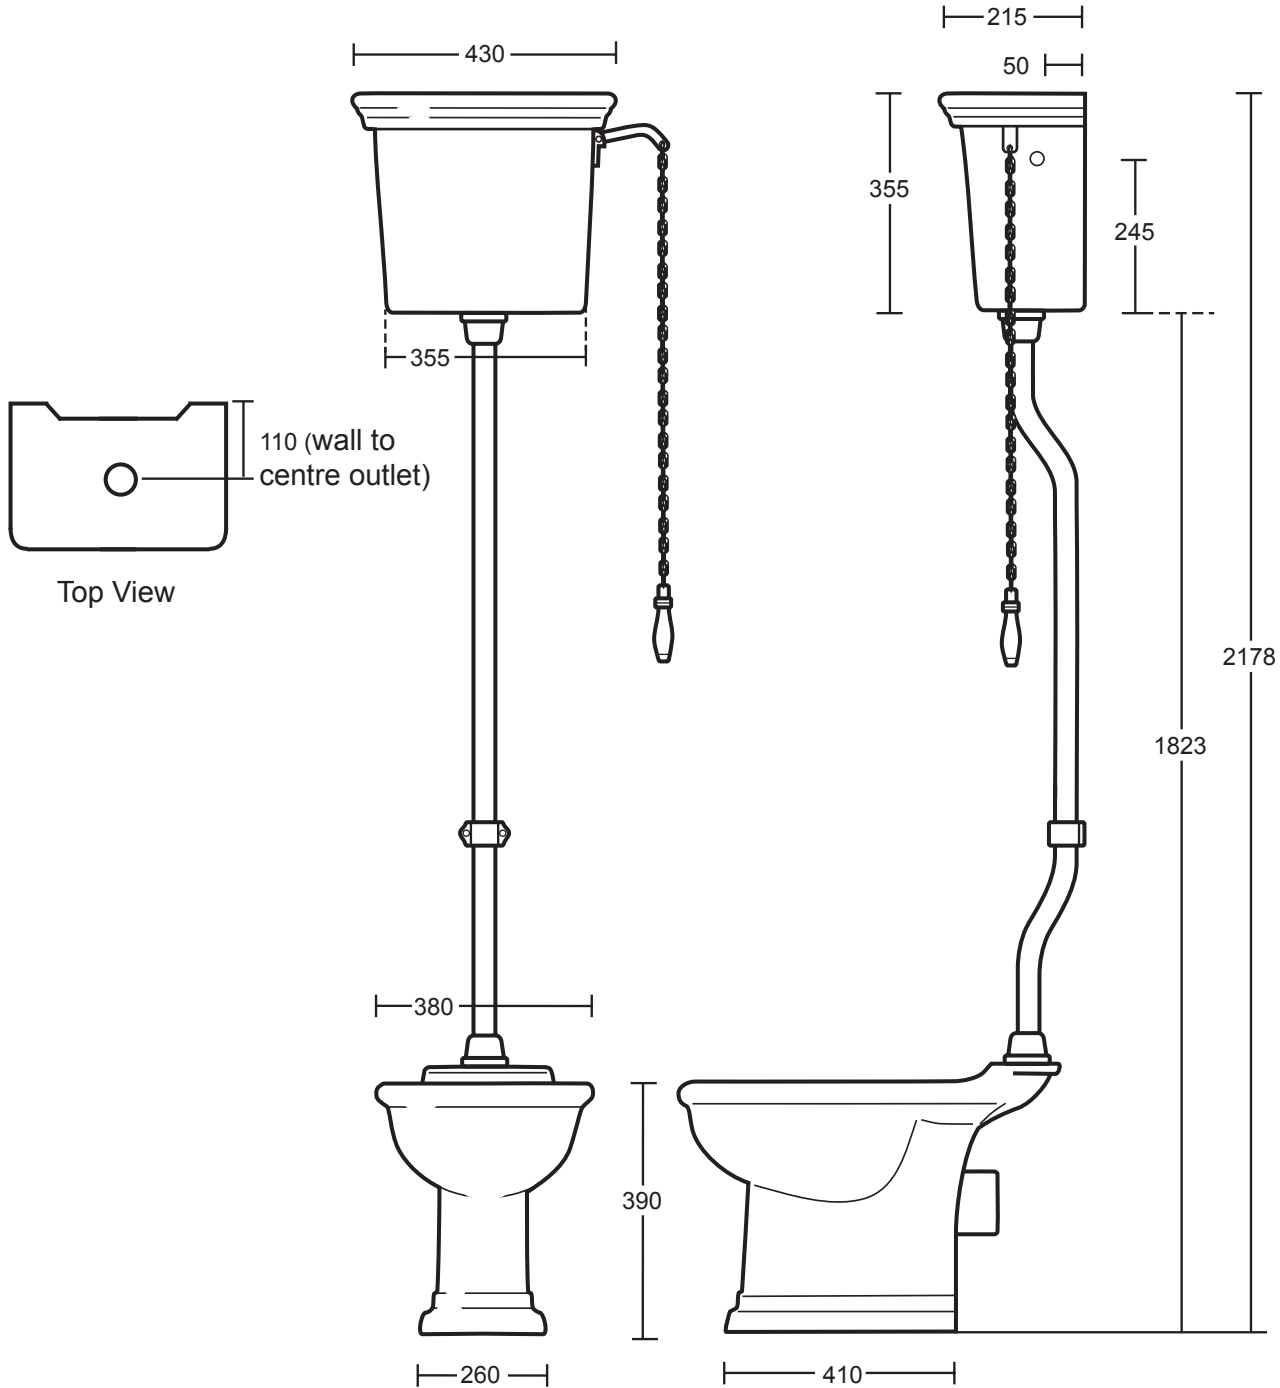

Ceramic Collection	
Bergier	Pan & high level cistern

We recommend that all products are purchased with the assistance of a specialist bathroom retailer and always installed by an experienced installer who is a member of a recognized association. All sizes quoted are nominal: items may vary by plus minus 2% against the figures quoted. When planning installations where dimensions are critical, it is essential that the space allowed for individual items is physically checked. Imperial Bathrooms cannot be held liable for any costs associated with item not fitting in any given area. The contents of this statement are based on information correct at the time of publication. We reserve the right to make alterations and changes in product characteristics, fixing, packaging, operation etc. at any time without notice.