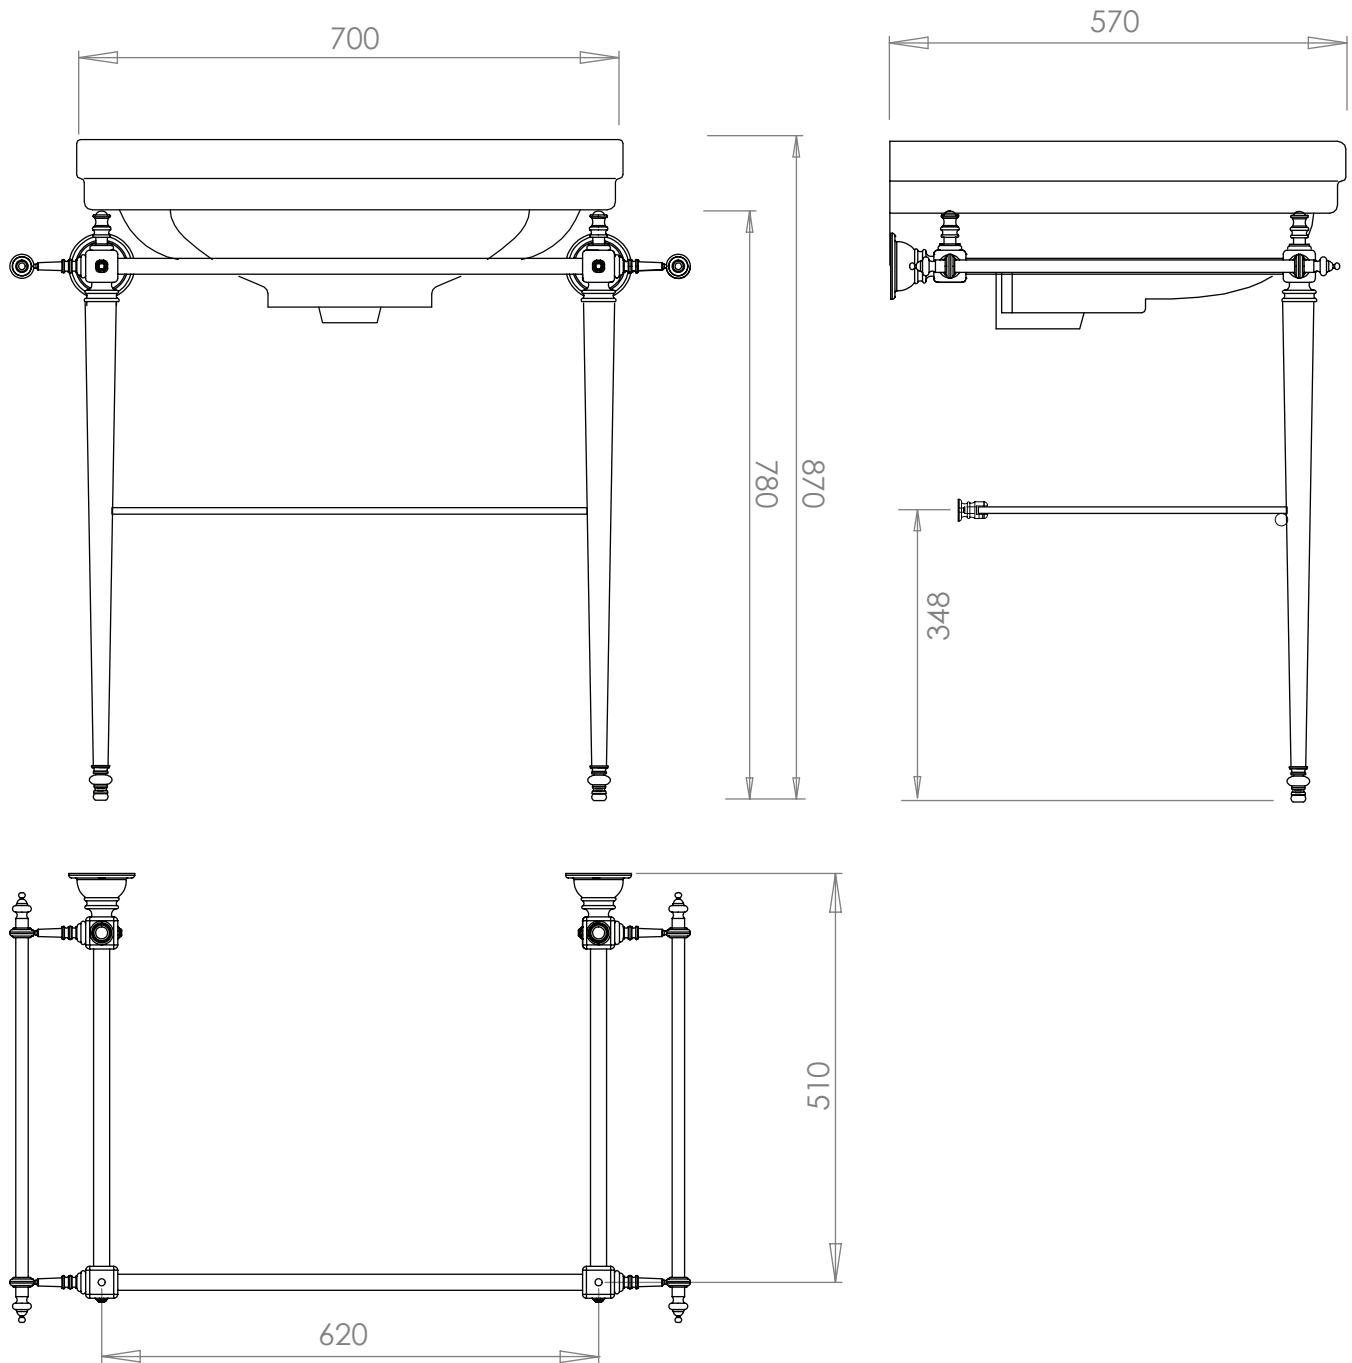

Basin Stands Collection

Chelsea

Basin Stand

We recommend that all products are purchased with the assistance of a specialist bathroom retailer and always installed by an experienced installer who is a member of a recognized association. All sizes quoted are nominal: items may vary by plus or minus 2% against the figures quoted. When planning installations where dimensions are critical, it is essential that the space allowed for individual items is physically checked. Imperial Bathrooms can not be held liable for any costs associated with items not fitting in any given area. The contents of this statement are based on information correct at the time of publication. We reserve the right to make alterations and changes in product characteristics, fixing, packaging, operation etc at any time without notice.