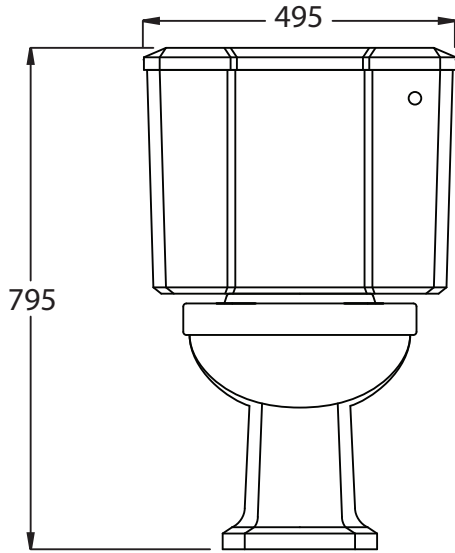

Ceramic Collection

Chelsea	CC Pan & Cistern
---------	------------------

We recommend that all products are purchased with the assistance of a specialist bathroom retailer and always installed by an experienced installer who is a member of a recognized association. All sizes quoted are nominal: items may vary by plus or minus 2% against the figures quoted. When planning installations where dimensions are critical, it is essential that the space allowed for individual items is physically checked. Imperial Bathrooms can not be held liable for any costs associated with items not fitting in any given area. The contents of this statement are based on information correct at the time of publication. We reserve the right to make alterations and changes in product characteristics, fixing, packaging, operation etc at any time without notice.