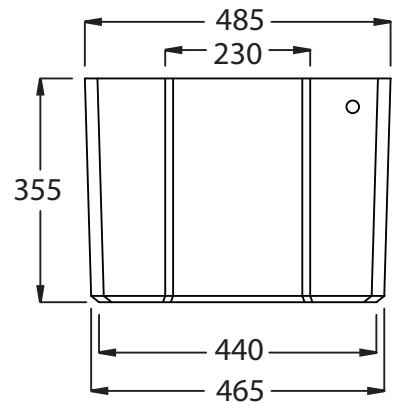

Ceramic Collection

Chelsea	CC Pan & Cistern
---------	------------------

We recommend that all products are purchased with the assistance of a specialist bathroom retailer and always installed by an experienced installer who is a member of a recognized association. All sizes quoted are nominal: items may vary by plus or minus 2% against the figures quoted. When planning installations where dimensions are critical, it is essential that the space allowed for individual items is physically checked. Imperial Bathrooms can not be held liable for any costs associated with items not fitting in any given area. The contents of this statement are based on information correct at the time of publication. We reserve the right to make alterations and changes in product characteristics, fixing, packaging, operation etc at any time without notice.