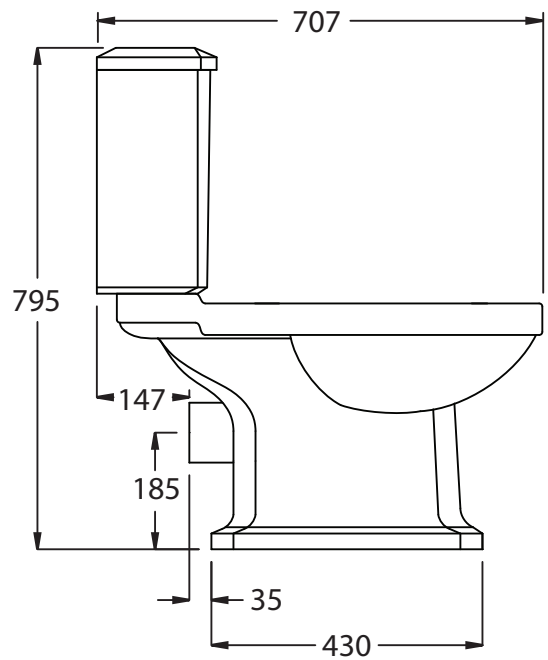

Ceramic Collection

Chelsea	CC Pan & Cistern
---------	------------------

We recommend that all products are purchased with the assistance of a specialist bathroom retailer and always installed by an experienced installer who is a member of a recognized association. All sizes quoted are nominal: items may vary by plus or minus 2% against the figures quoted. When planning installations where dimensions are critical, it is essential that the space allowed for individual items is physically checked. Imperial Bathrooms can not be held liable for any costs associated with items not fitting in any given area. The contents of this statement are based on information correct at the time of publication. We reserve the right to make alterations and changes in product characteristics, fixing, packaging, operation etc at any time without notice.