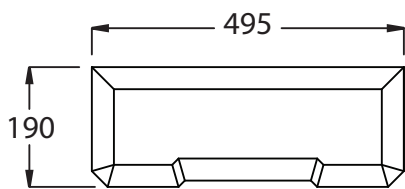

Ceramic Collection

Chelsea	CC Pan & Cistern
---------	------------------

We recommend that all products are purchased with the assistance of a specialist bathroom retailer and always installed by an experienced installer who is a member of a recognized association. All sizes quoted are nominal: items may vary by plus or minus 2% against the figures quoted. When planning installations where dimensions are critical, it is essential that the space allowed for individual items is physically checked. Imperial Bathrooms can not be held liable for any costs associated with items not fitting in any given area. The contents of this statement are based on information correct at the time of publication. We reserve the right to make alterations and changes in product characteristics, fixing, packaging, operation etc at any time without notice.