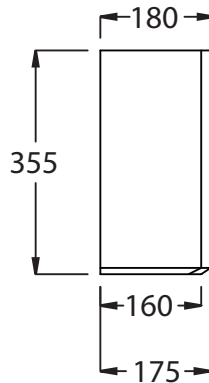

Ceramic Collection

Chelsea	CC Pan & Cistern
---------	------------------

We recommend that all products are purchased with the assistance of a specialist bathroom retailer and always installed by an experienced installer who is a member of a recognized association. All sizes quoted are nominal: items may vary by plus or minus 2% against the figures quoted. When planning installations where dimensions are critical, it is essential that the space allowed for individual items is physically checked. Imperial Bathrooms can not be held liable for any costs associated with items not fitting in any given area. The contents of this statement are based on information correct at the time of publication. We reserve the right to make alterations and changes in product characteristics, fixing, packaging, operation etc at any time without notice.