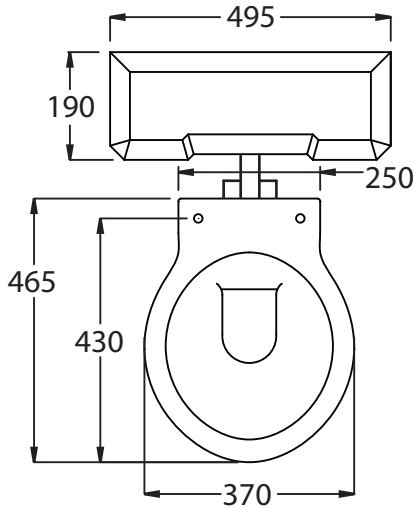

## Ceramic Collection

Chelsea	Low level cistern
---------	-------------------

We recommend that all products are purchased with the assistance of a specialist bathroom retailer and always installed by an experienced installer who is a member of a recognized association. All sizes quoted are nominal: items may vary by plus or minus 2% against the figures quoted. When planning installations where dimensions are critical, it is essential that the space allowed for individual items is physically checked. Imperial Bathrooms can not be held liable for any costs associated with items not fitting in any given area. The contents of this statement are based on information correct at the time of publication. We reserve the right to make alterations and changes in product characteristics, fixing, packaging, operation etc at any time without notice.