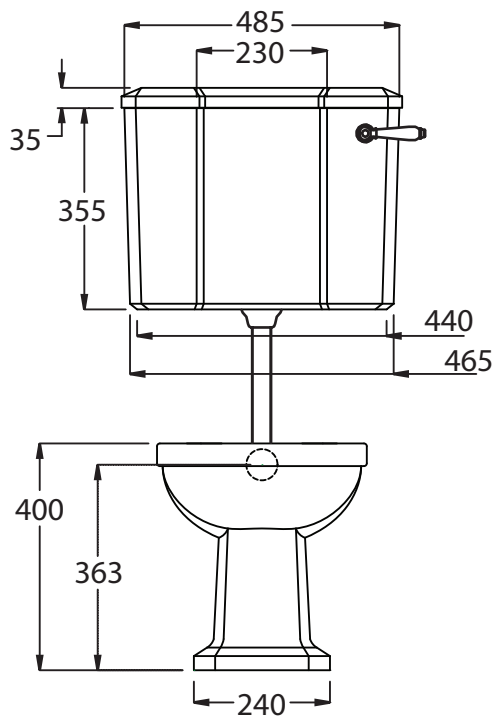

## Ceramic Collection

Chelsea	Low level cistern
---------	-------------------

We recommend that all products are purchased with the assistance of a specialist bathroom retailer and always installed by an experienced installer who is a member of a recognized association. All sizes quoted are nominal: items may vary by plus or minus 2% against the figures quoted. When planning installations where dimensions are critical, it is essential that the space allowed for individual items is physically checked. Imperial Bathrooms can not be held liable for any costs associated with items not fitting in any given area. The contents of this statement are based on information correct at the time of publication. We reserve the right to make alterations and changes in product characteristics, fixing, packaging, operation etc at any time without notice.