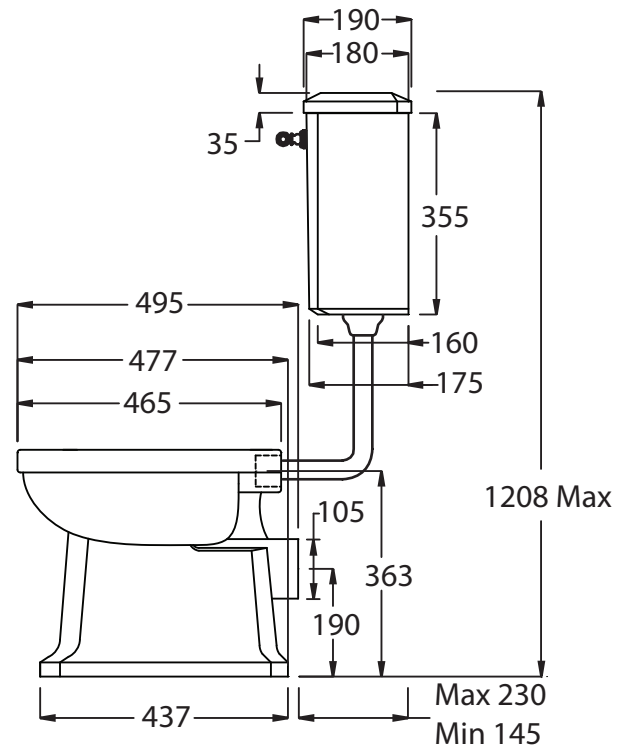

## Ceramic Collection

Chelsea	Low level cistern
---------	-------------------

We recommend that all products are purchased with the assistance of a specialist bathroom retailer and always installed by an experienced installer who is a member of a recognized association. All sizes quoted are nominal: items may vary by plus or minus 2% against the figures quoted. When planning installations where dimensions are critical, it is essential that the space allowed for individual items is physically checked. Imperial Bathrooms can not be held liable for any costs associated with items not fitting in any given area. The contents of this statement are based on information correct at the time of publication. We reserve the right to make alterations and changes in product characteristics, fixing, packaging, operation etc at any time without notice.