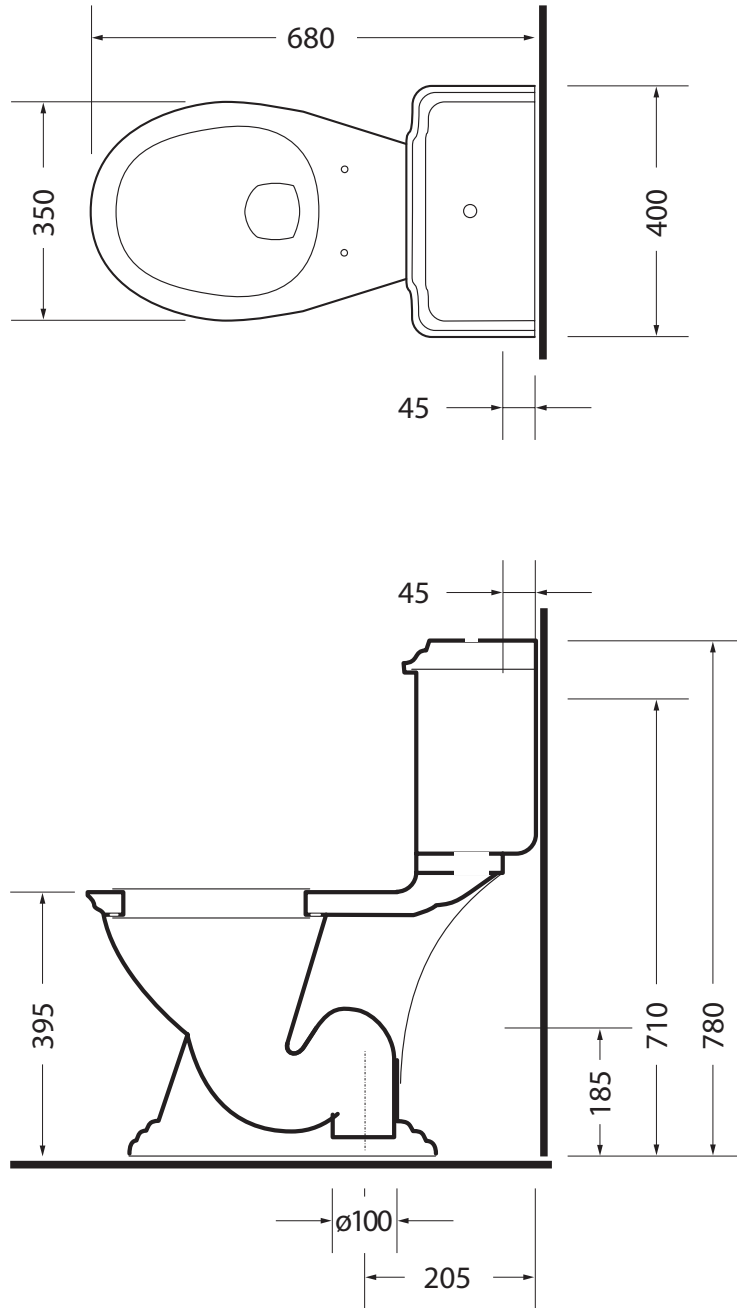

Ceramic Collection	
Drfit	Drift Euro Pan

We recommend that all products are purchased with the assistance of a specialist bathroom retailer and always installed by an experienced installer who is a member of a recognized association. All sizes quoted are nominal: items may vary by plus or minus 2% against the figures quoted. When planning installations where dimensions are critical, it is essential that the space allowed for individual items is physically checked. Imperial Bathrooms can not be held liable for any costs associated with items not fitting in any given area. The contents of this statement are based on information correct at the time of publication. We reserve the right to make alterations and changes in product characteristics, fixing, packaging, operation etc at any time without notice.