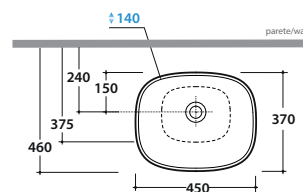

STOCKHOLM LAVABO LA045.BI

GLOBO

Cod. **LA045.BI**

Lavabo 45 cm . Installazione ad incasso . Peso 9 Kg

Basin 45 cm. Recessed installation Weight 9 Kg

* Per rubinetto su piano
for taps mounted on counter top