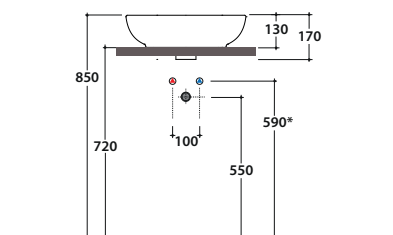

STOCKHOLM LAVABO LA045.BI

GLOBO

Cod. **LA045.BI**

Lavabo 45 cm . Installazione ad incasso . Peso 9 Kg

Basin 45 cm. Recessed installation Weight 9 Kg

* Per rubinetto su piano
for taps mounted on counter top