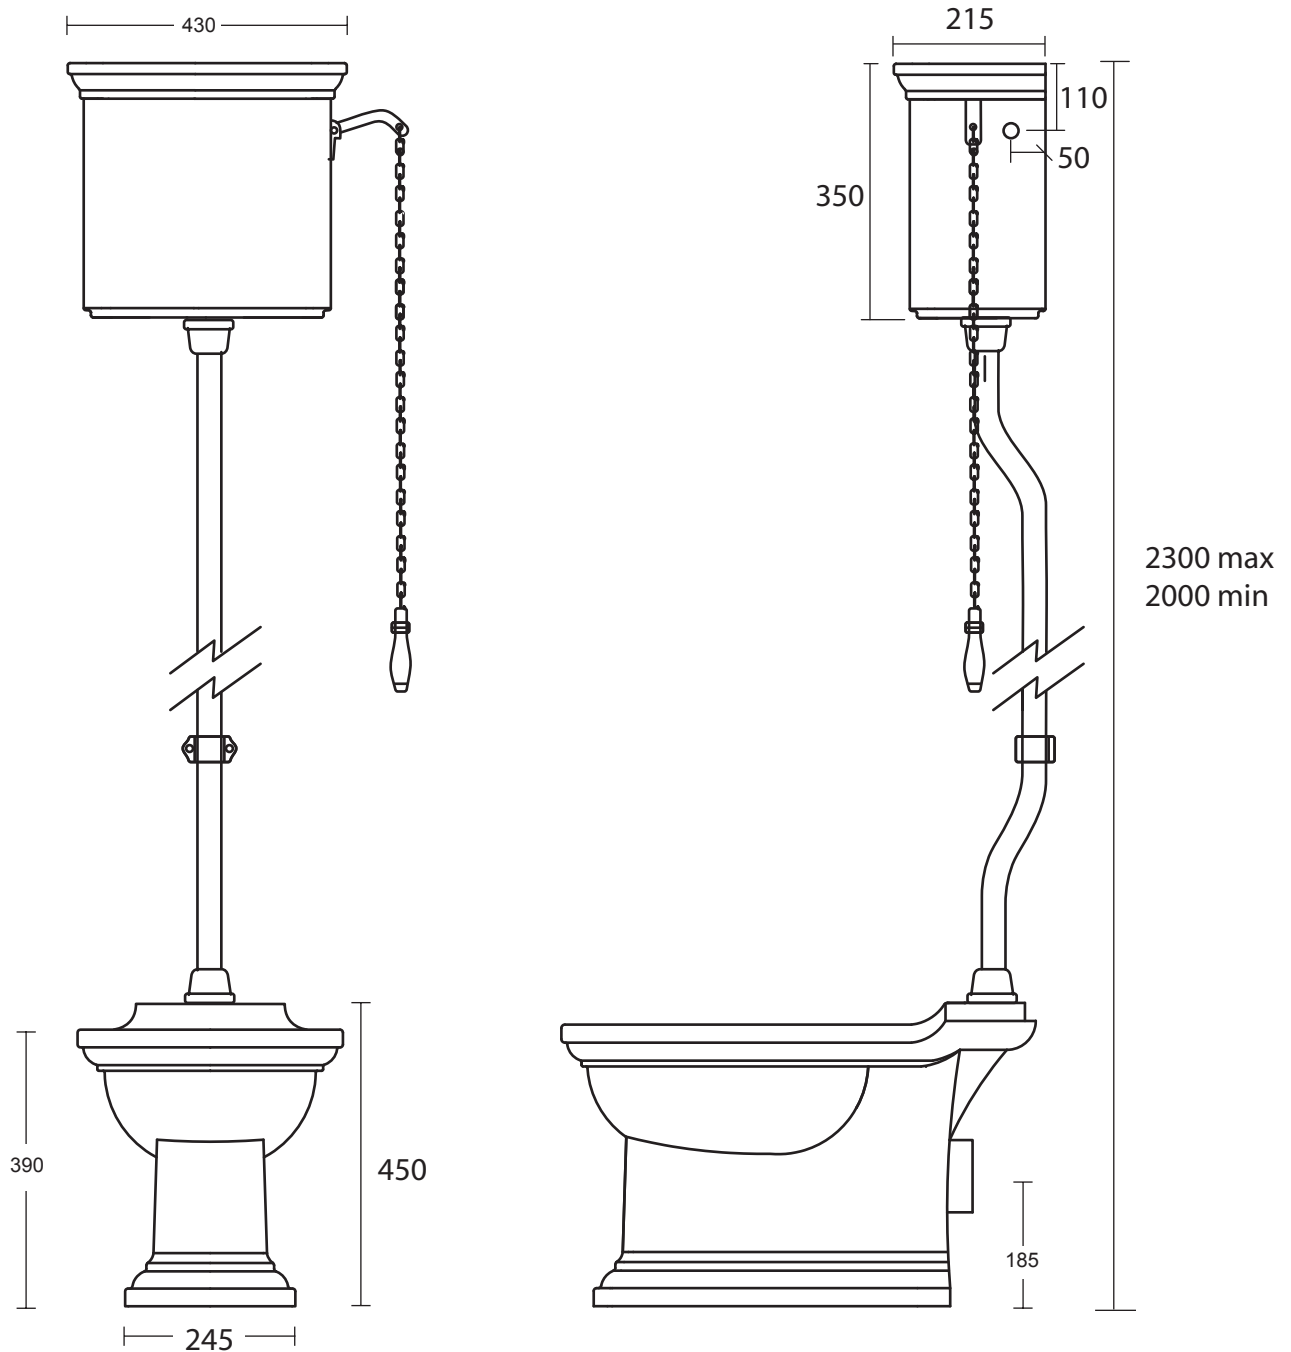

Ceramic Collection	
Radcliffe	High level WC Pan & Cistern

We recommend that all products are purchased with the assistance of a specialist bathroom retailer and always installed by an experienced installer who is a member of a recognized association. All sizes quoted are nominal: items may vary by plus or minus 2% against the figures quoted. When planning installations where dimensions are critical, it is essential that the space allowed for individual items is physically checked. Imperial Bathrooms can not be held liable for any costs associated with items not fitting in any given area. The contents of this statement are based on information correct at the time of publication. We reserve the right to make alterations and changes in product characteristics, fixing, packaging, operation etc at any time without notice.