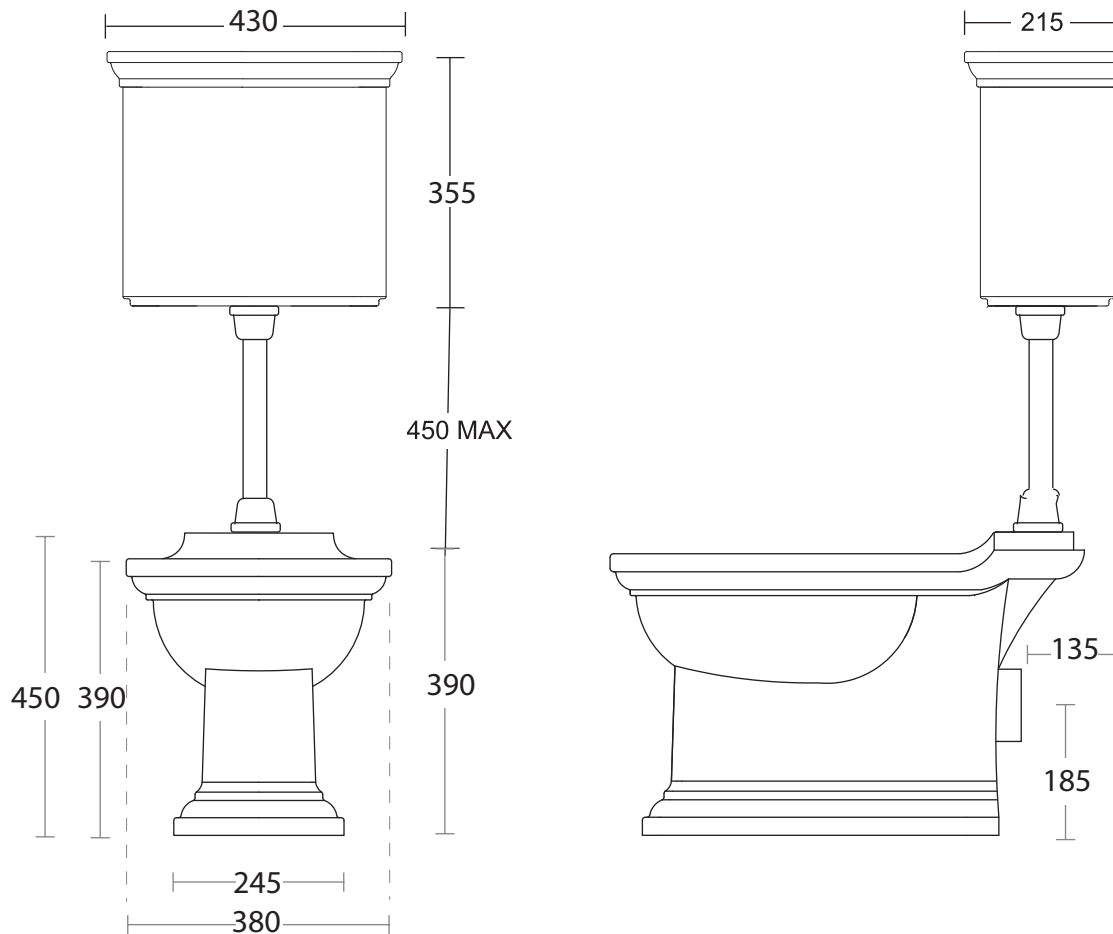

| Ceramic Collection |                  |
|--------------------|------------------|
| Radcliffe          | Low level WC Pan |

We recommend that all products are purchased with the assistance of a specialist bathroom retailer and always installed by an experienced installer who is a member of a recognized association. All sizes quoted are nominal: items may vary by plus or minus 2% against the figures quoted. When planning installations where dimensions are critical, it is essential that the space allowed for individual items is physically checked. Imperial Bathrooms can not be held liable for any costs associated with items not fitting in any given area. The contents of this statement are based on information correct at the time of publication. We reserve the right to make alterations and changes in product characteristics, fixing, packaging, operation etc at any time without notice.