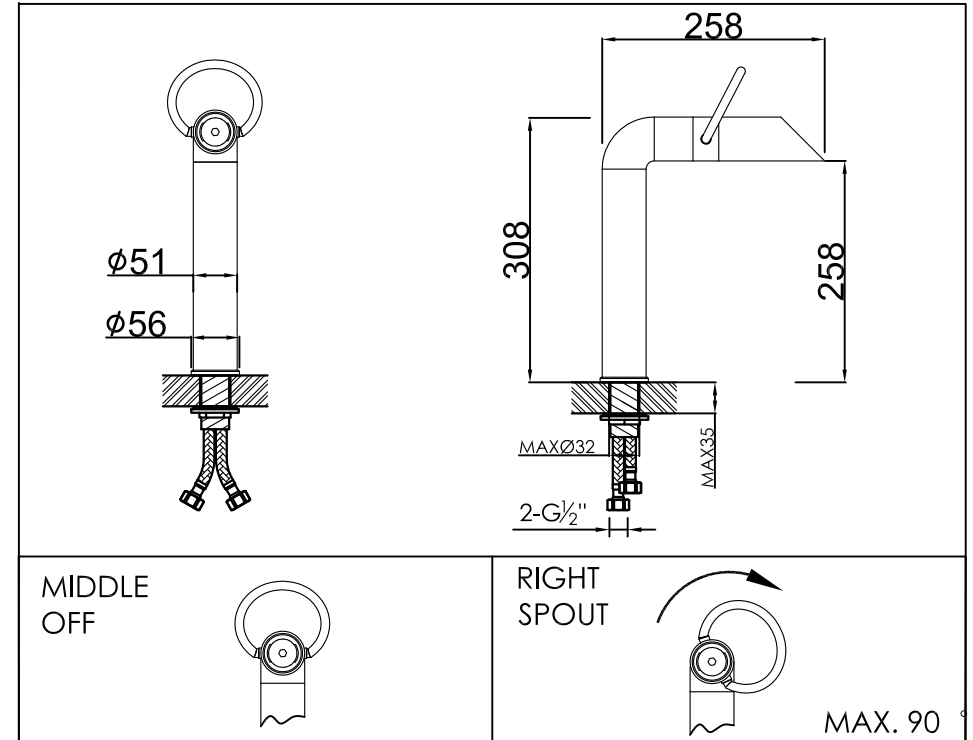

wall mounted basin mixer with progressive cartridge

wand wastafelkraan met progressieve cartridge

300-1750 brushed/geborsteld , 300-1751 polished/gepolijst

### installation

### technical diagram