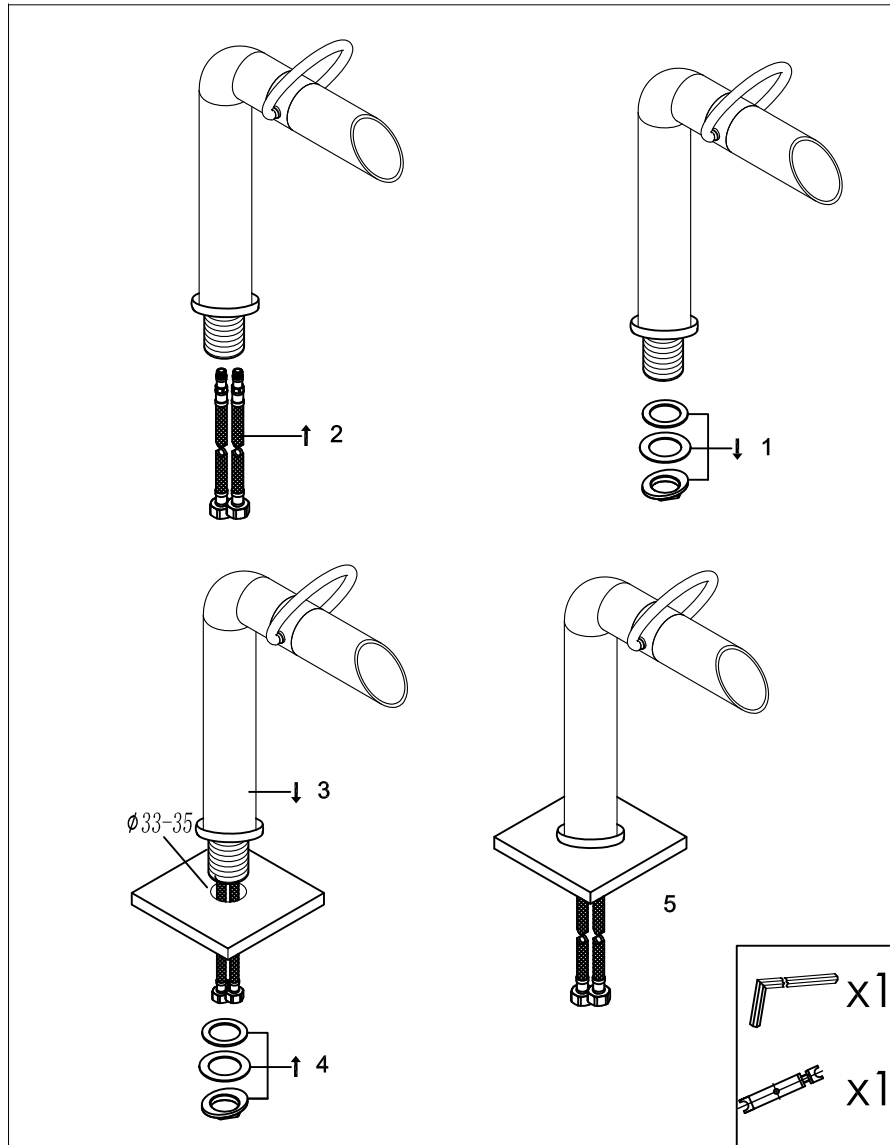

wall mounted basin mixer with progressive cartridge

wand wastafelkraan met progressieve cartridge

300-1750 brushed/geborsteld , 300-1751 polished/gepolijst

### installation

### technical diagram