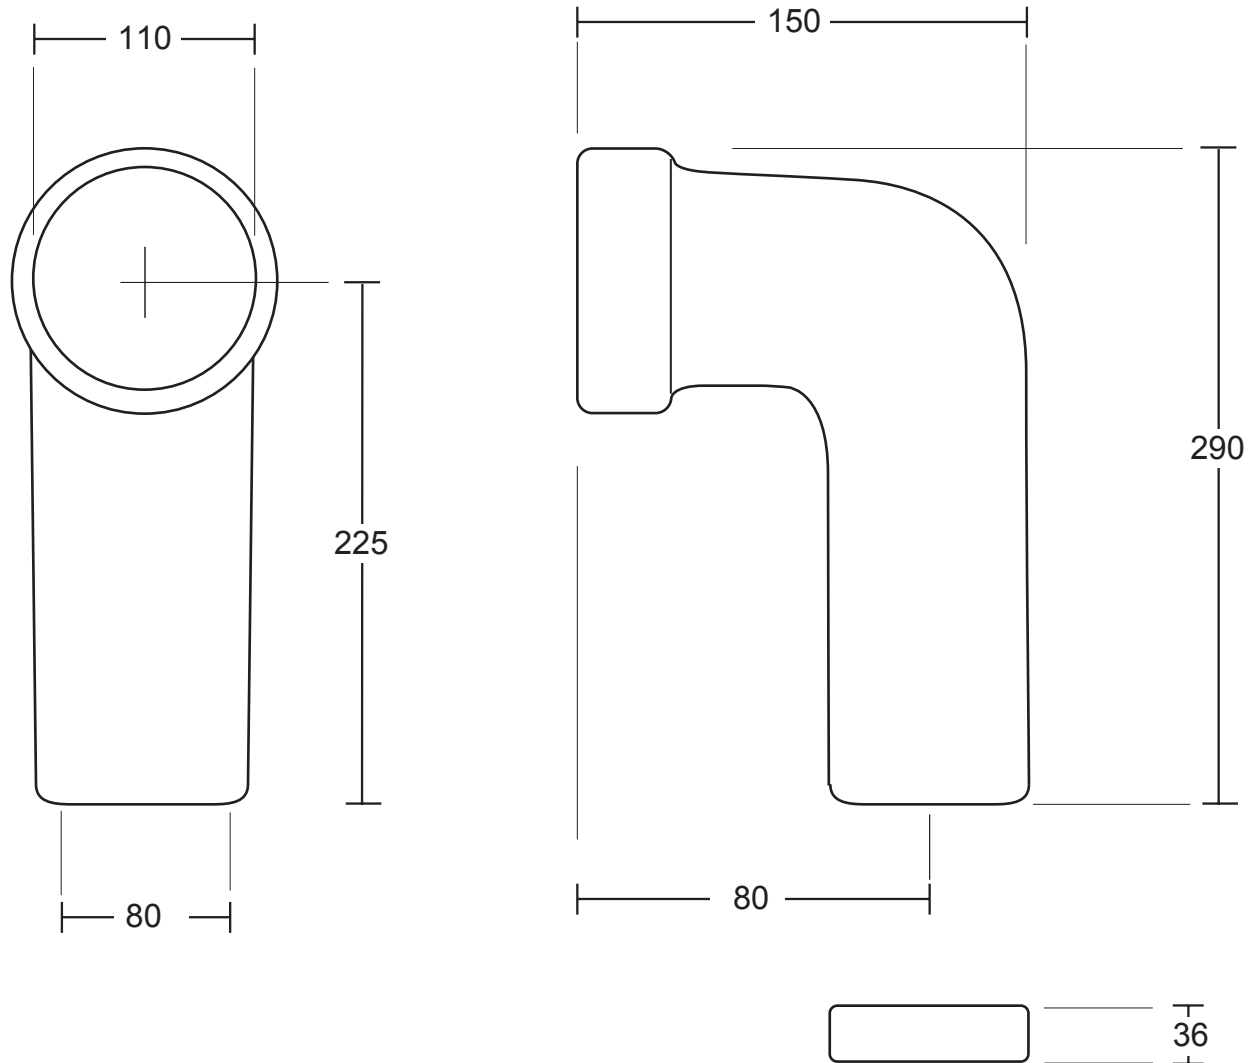

Accessories & Fittings	
Ancillaries	Ceramic 90 Degree Pan Connector

For use with bottom outlet drain configuration.

We recommend that all products are purchased with the assistance of a specialist bathroom retailer and always installed by an experienced installer who is a member of a recognized association. All sizes quoted are nominal: items may vary by plus or minus 2% against the figures quoted. When planning installations where dimensions are critical, it is essential that the space allowed for individual items is physically checked. Imperial Bathrooms can not be held liable for any costs associated with items not fitting in any given area. The contents of this statement are based on information correct at the time of publication. We reserve the right to make alterations and changes in product characteristics, fixing, packaging, operation etc at any time without notice.