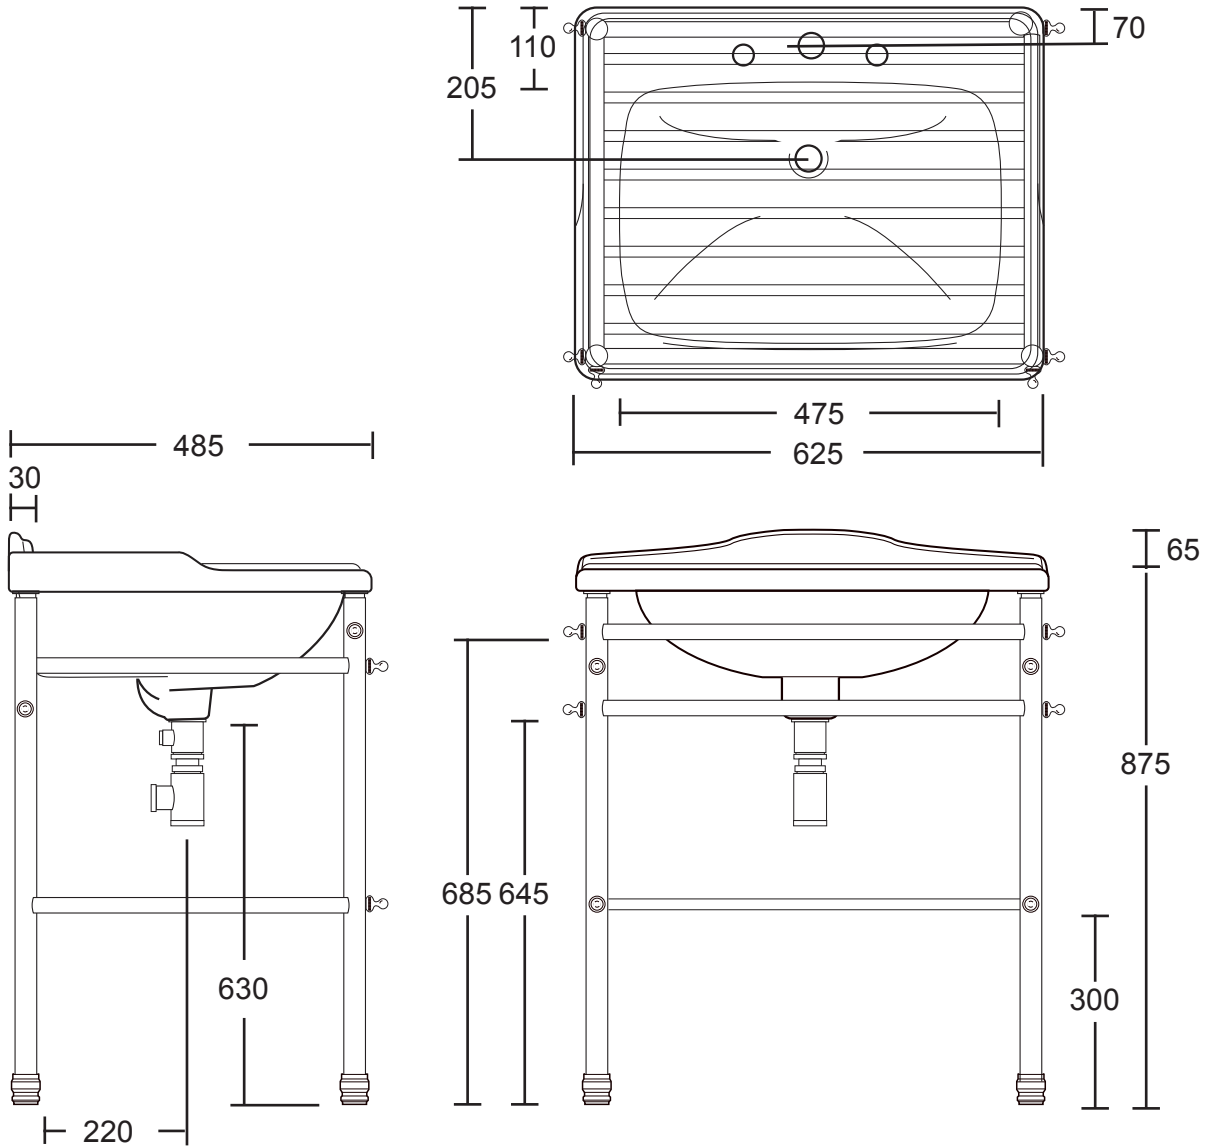

Ceramic Collection	
Drift	Basin stand

We recommend that all products are purchased with the assistance of a specialist bathroom retailer and always installed by an experienced installer who is a member of a recognized association. All sizes quoted are nominal: items may vary by plus or minus 2% against the figures quoted. When planning installations where dimensions are critical, it is essential that the space allowed for individual items is physically checked. Imperial Bathrooms can not be held liable for any costs associated with items not fitting in any given area. The contents of this statement are based on information correct at the time of publication. We reserve the right to make alterations and changes in product characteristics, fixing, packaging, operation etc at any time without notice.