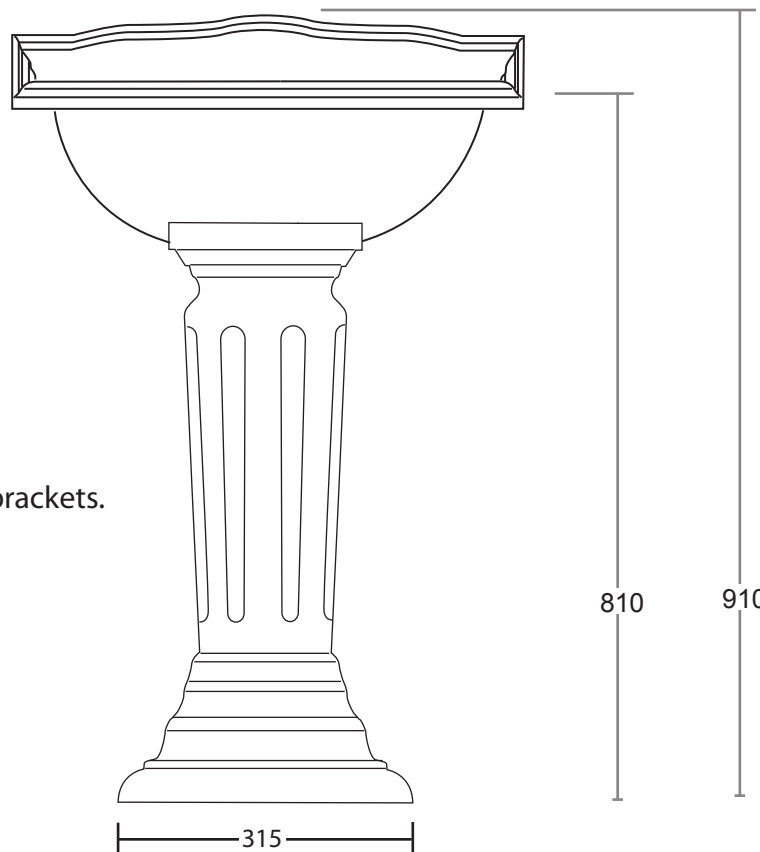

Ceramic Collection	
Drift	Drift Square Basin

Floor to waste=580 mm
Wall to waste= 180 mm

Waste to overflow=140 mm

Basin fixed to wall by use of tab brackets.

Brackets included

We recommend that all products are purchased with the assistance of a specialist bathroom retailer and always installed by an experienced installer who is a member of a recognized association. All sizes quoted are nominal: items may vary by plus or minus 2% against the figures quoted. When planning installations where dimensions are critical, it is essential that the space allowed for individual items is physically checked. Imperial Bathrooms can not be held liable for any costs associated with items not fitting in any given area. The contents of this statement are based on information correct at the time of publication. We reserve the right to make alterations and changes in product characteristics, fixing, packaging, operation etc at any time without notice.