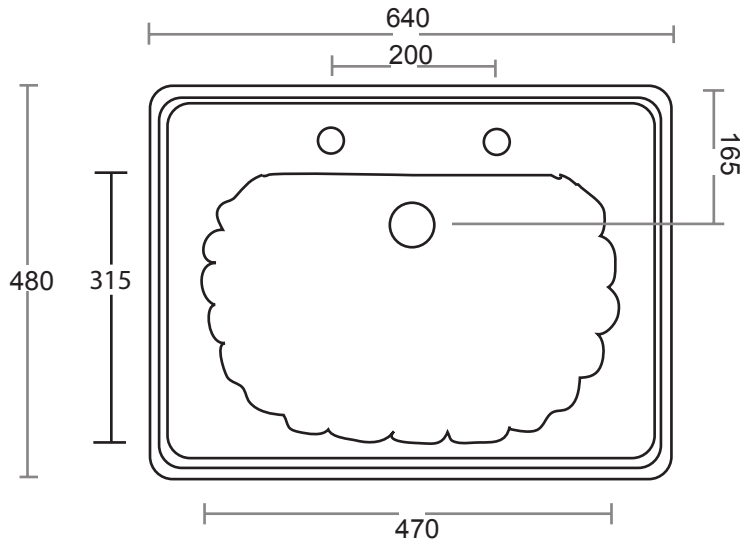

Ceramic Collection	
Drift	Drift Square Basin

Floor to waste=580 mm
Wall to waste= 180 mm

Waste to overflow=140 mm

Basin fixed to wall by use of tab brackets.

Brackets included

We recommend that all products are purchased with the assistance of a specialist bathroom retailer and always installed by an experienced installer who is a member of a recognized association. All sizes quoted are nominal: items may vary by plus or minus 2% against the figures quoted. When planning installations where dimensions are critical, it is essential that the space allowed for individual items is physically checked. Imperial Bathrooms can not be held liable for any costs associated with items not fitting in any given area. The contents of this statement are based on information correct at the time of publication. We reserve the right to make alterations and changes in product characteristics, fixing, packaging, operation etc at any time without notice.