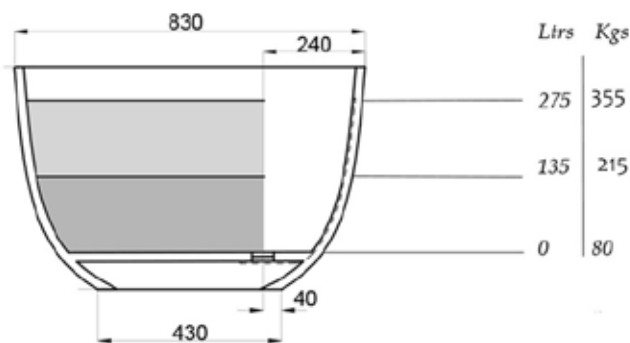

JEE-O by DADO dubai bath specifications

Article code:	SBM059	Dimension package:	L 1790 x W 920 x H 720 mm L 70.5 x W 36.2 x H 28.3"
Material:	DADOquartz - Scratch & abrasion resistant	Package weight:	50kg /110lb
Color:	Pearl white matt finish	UV stability:	6 / BSEN438
Waste diameter:	50mm	25 year warranty	
Dimensions:	L 1650 x W 830 x H 500 mm L 65.9 x W 32.7 x H 19.7"	HS code:	69109000
Bathtub rim:	20mm /0.8"		
Net weight:	80kg /176lb		
Water capacity:	275L /72.6gal		

Note: cast products are subject to size variation of +/- 5 %