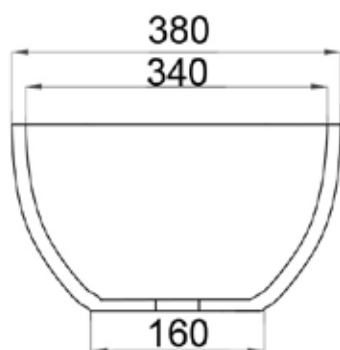

JEE-O by DADO elaine basin specifications

Article code:	SWMBAS57 Topmounted or underslung	Dimension package:	L 620 x W 440 x H 210 mm L 24.4 x W 17.3 x H 8.3"
Material:	DADOquartz - Scratch & abrasion resistant	Package weight:	5kg /11.0lb
Color:	Pearl white matt finish	UV stability:	6 / BSEN438
Waste diameter:	40mm	25 year warranty	
Dimensions:	L 570 x W 380 x H 150 mm L 22.5 x W 15.0 x H 5.9"	HS code:	69109000
Basin rim:	20mm /0.8"		
Net weight:	15kg /33.0lb		

Note: cast products are subject to size variation of +/- 5 %