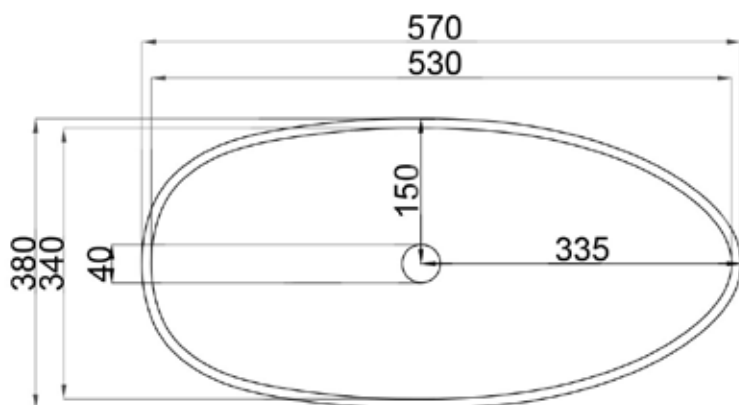

JEE-O by DADO elaine basin specifications

Article code:	SWMBAS57 Topmounted or underslung	Dimension package:	L 620 x W 440 x H 210 mm L 24.4 x W 17.3 x H 8.3"
Material:	DADOquartz - Scratch & abrasion resistant	Package weight:	5kg /11.0lb
Color:	Pearl white matt finish	UV stability:	6 / BSEN438
Waste diameter:	40mm	25 year warranty	
Dimensions:	L 570 x W 380 x H 150 mm L 22.5 x W 15.0 x H 5.9"	HS code:	69109000
Basin rim:	20mm /0.8"		
Net weight:	15kg /33.0lb		

Note: cast products are subject to size variation of +/- 5 %