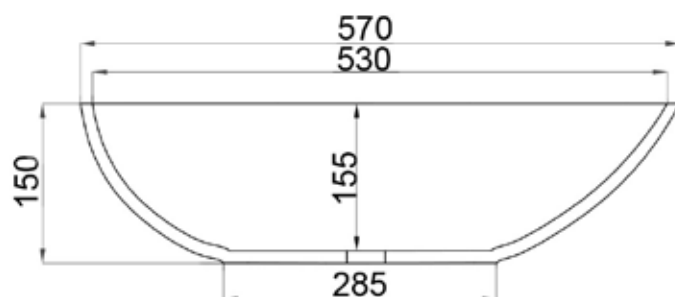

JEE-O by DADO elaine basin specifications

Article code:	SWMBAS57 Topmounted or underslung	Dimension package:	L 620 x W 440 x H 210 mm L 24.4 x W 17.3 x H 8.3"
Material:	DADOquartz - Scratch & abrasion resistant	Package weight:	5kg /11.0lb
Color:	Pearl white matt finish	UV stability:	6 / BSEN438
Waste diameter:	40mm	25 year warranty	
Dimensions:	L 570 x W 380 x H 150 mm L 22.5 x W 15.0 x H 5.9"	HS code:	69109000
Basin rim:	20mm /0.8"		
Net weight:	15kg /33.0lb		

Note: cast products are subject to size variation of +/- 5 %