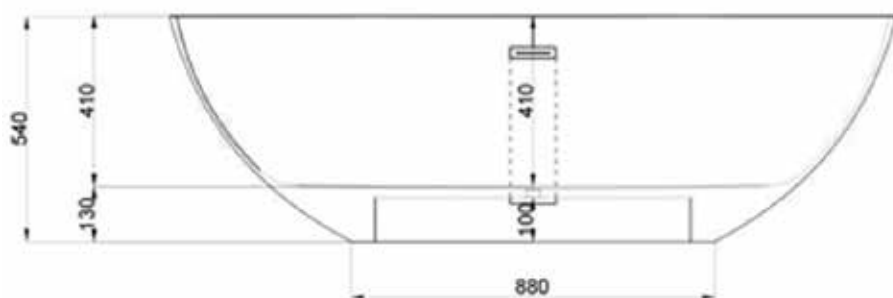

JEE-O by DADO london bath specifications

Article code:	SBM061	Dimension package:	L 1860 x W 920 x H 740 mm L 73.2 x W 36.2 x H 29.1"
Material:	DADOquartz - Scratch & abrasion resistant	Package weight:	50kg /110lb
Color:	Pearl white matt finish	UV stability:	6 / BSEN438
Waste diameter:	50mm	25 year warranty	
Dimensions:	L 1760 x W 820 x H 540 mm L 69.3 x W 32.3 x H 21.3"	HS code:	69109000
Bathtub rim:	20mm /0.8"		
Net weight:	80kg /176lb		
Water capacity:	275L /72.6gal		

Note: cast products are subject to size variation of +/- 5 %