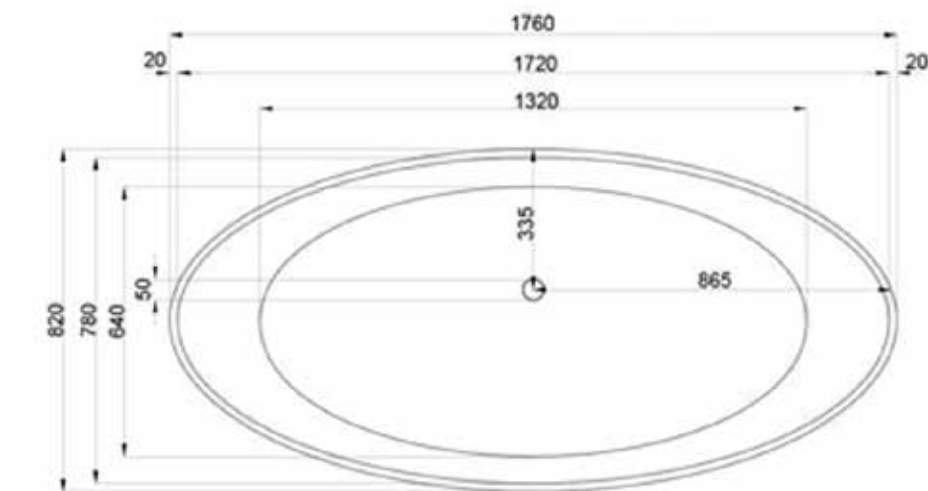

JEE-O by DADO london bath specifications

Article code:	SBM061	Dimension package:	L 1860 x W 920 x H 740 mm L 73.2 x W 36.2 x H 29.1"
Material:	DADOquartz - Scratch & abrasion resistant	Package weight:	50kg /110lb
Color:	Pearl white matt finish	UV stability:	6 / BSEN438
Waste diameter:	50mm	25 year warranty	
Dimensions:	L 1760 x W 820 x H 540 mm L 69.3 x W 32.3 x H 21.3"	HS code:	69109000
Bathtub rim:	20mm /0.8"		
Net weight:	80kg /176lb		
Water capacity:	275L /72.6gal		

Note: cast products are subject to size variation of +/- 5 %