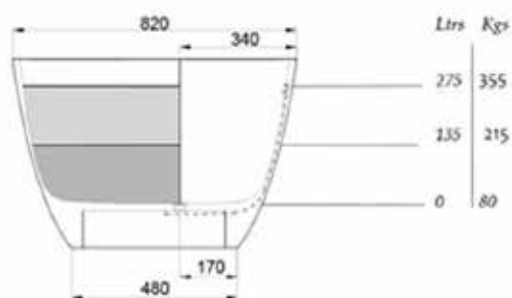

JEE-O by DADO london bath specifications

Article code:	SBM061	Dimension package:	L 1860 x W 920 x H 740 mm L 73.2 x W 36.2 x H 29.1"
Material:	DADOquartz - Scratch & abrasion resistant	Package weight:	50kg /110lb
Color:	Pearl white matt finish	UV stability:	6 / BSEN438
Waste diameter:	50mm	25 year warranty	
Dimensions:	L 1760 x W 820 x H 540 mm L 69.3 x W 32.3 x H 21.3"	HS code:	69109000
Bathtub rim:	20mm /0.8"		
Net weight:	80kg /176lb		
Water capacity:	275L /72.6gal		

Note: cast products are subject to size variation of +/- 5 %