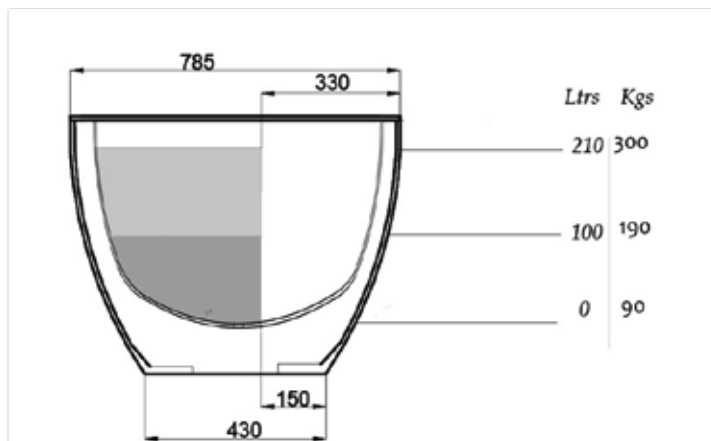

# JEE-O by DADO moloko bath specifications

Article code:	<b>SBM008</b>	Dimension package:	L 1860 x W 840 x H 660 mm L 73.2 x W 33.0 x H 26.0"
Material:	DADOquartz - Scratch & abrasion resistant	Package weight:	50kg /110lb
Color:	Pearl white matt finish	UV stability:	6 / BSEN438
Waste diameter:	50mm	25 year warranty	
Dimensions:	L 1770 x W 780 x H 600 mm L 69.7 x W 30.7 x H 23.6"	HS code:	69109000
Bathtub rim:	80mm /3.1"		
Net weight:	90kg /198lb		
Water capacity:	210L /55.5gal		

Note: cast products are subject to size variation of +/- 5 %