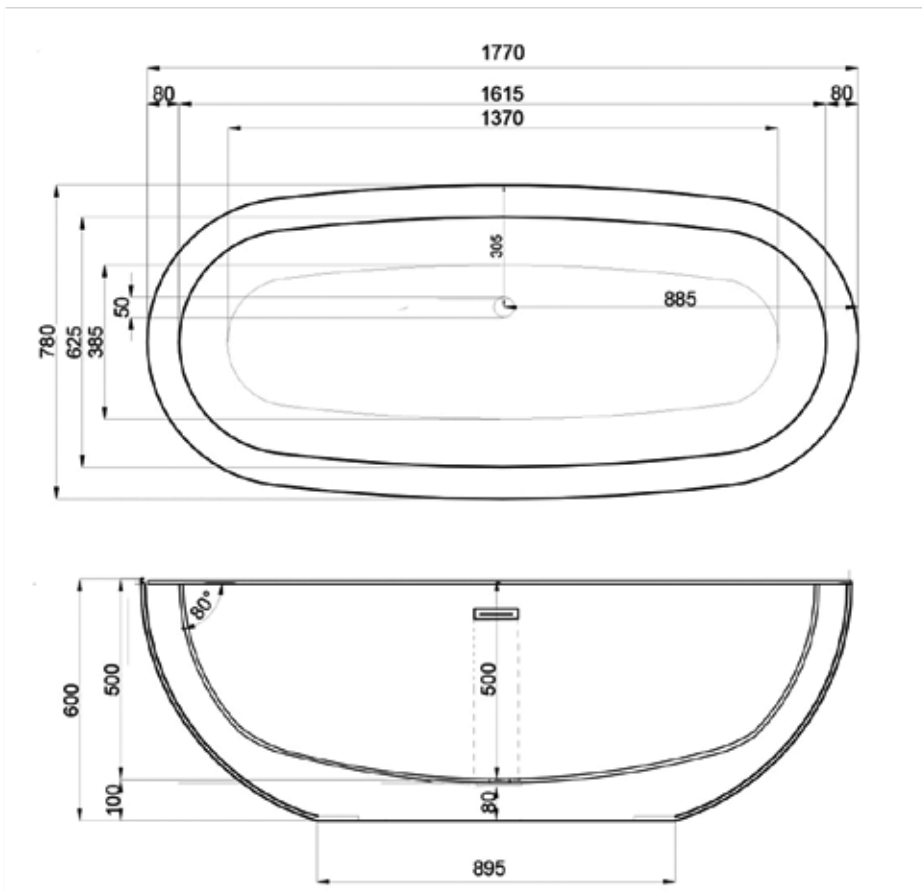

# JEE-O by DADO moloko bath specifications

Article code:	<b>SBM008</b>	Dimension package:	L 1860 x W 840 x H 660 mm L 73.2 x W 33.0 x H 26.0"
Material:	DADOquartz - Scratch & abrasion resistant	Package weight:	50kg /110lb
Color:	Pearl white matt finish	UV stability:	6 / BSEN438
Waste diameter:	50mm	25 year warranty	
Dimensions:	L 1770 x W 780 x H 600 mm L 69.7 x W 30.7 x H 23.6"	HS code:	69109000
Bathtub rim:	80mm /3.1"		
Net weight:	90kg /198lb		
Water capacity:	210L /55.5gal		

Note: cast products are subject to size variation of +/- 5 %