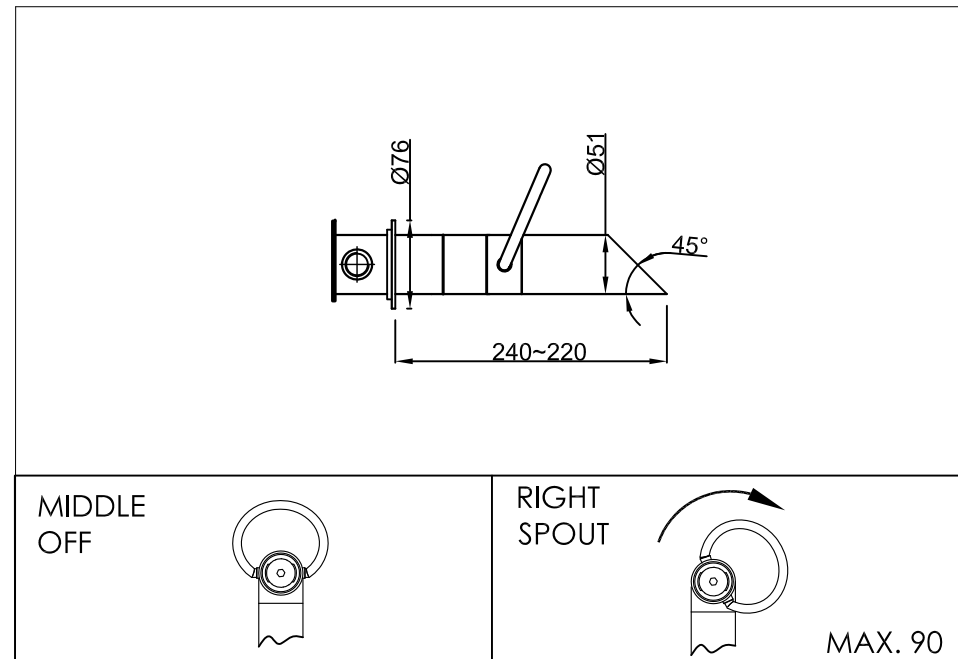

wall mounted basin mixer with progressive cartridge

wand wastafelkraan met progressieve cartridge

300-1500 brushed/geborsteld ,300-1501 polished/gepolijst

installation

technical diagram

explosion diagram