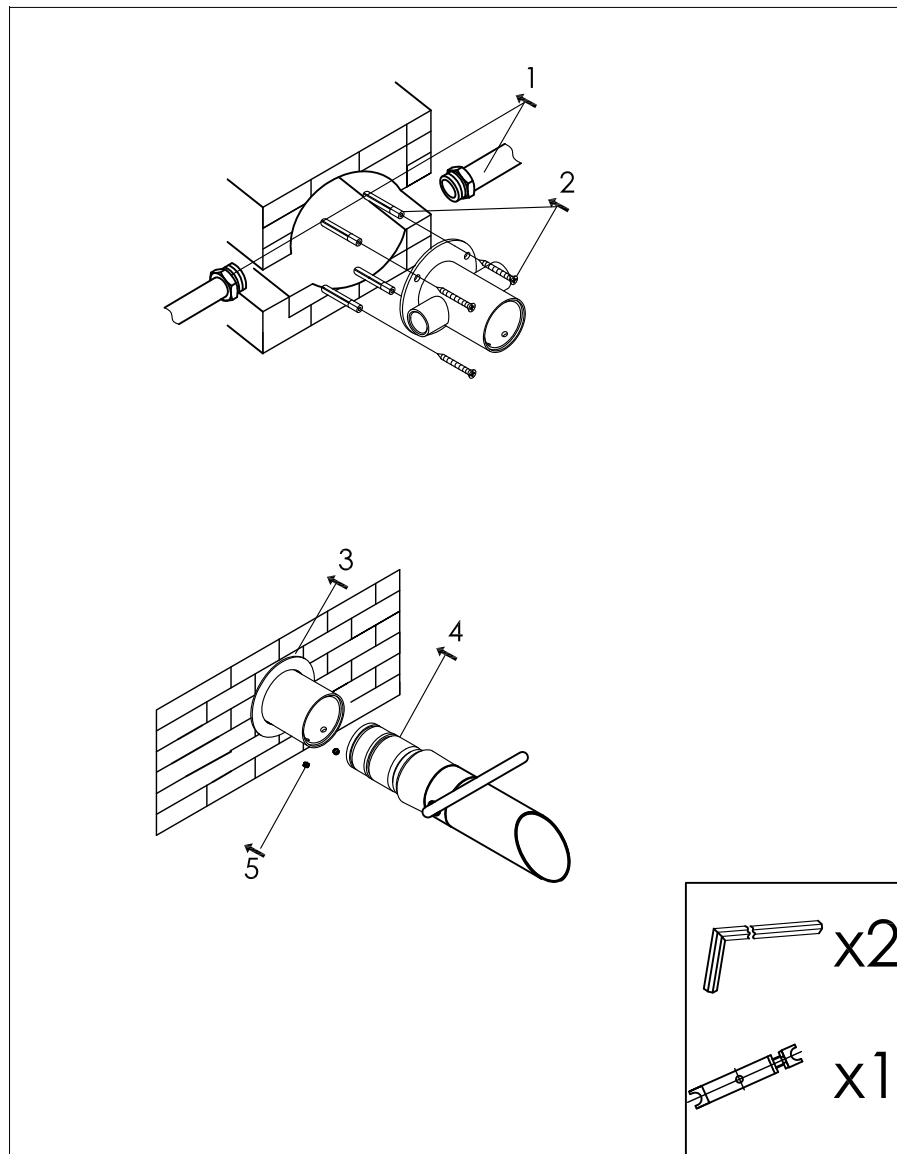

wall mounted basin mixer with progressive cartridge

wand wastafelkraan met progressieve cartridge

300-1500 brushed/geborsteld ,300-1501 polished/gepolijst

installation

technical diagram

explosion diagram