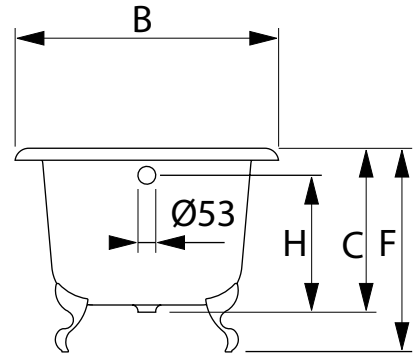

Bath Collection	
Cast Iron Tubs	Waldorf single ended bath

1700	1700	775	473	1580	615	610	-	390	-	290	440	-	-	-	-	-	
	A	B	C	D	E	F	G	H	I	J	L	M	N	O	P	Q	R

1700

KG	LT
WEIGHT	VOL.
132	225

* Option

We recommend that all products are purchased with the assistance of a specialist bathroom retailer and always installed by an experienced installer who is a member of a recognized association. All sizes quoted are nominal: items may vary by plus or minus 2% against the figures quoted. When planning installations where dimensions are critical, it is essential that the space allowed for individual items is physically checked. Imperial Bathrooms can not be held liable for any costs associated with items not fitting in any given area. The contents of this statement are based on information correct at the time of publication. We reserve the right to make alterations and changes in product characteristics, fixing, packaging, operation etc at any time without notice.