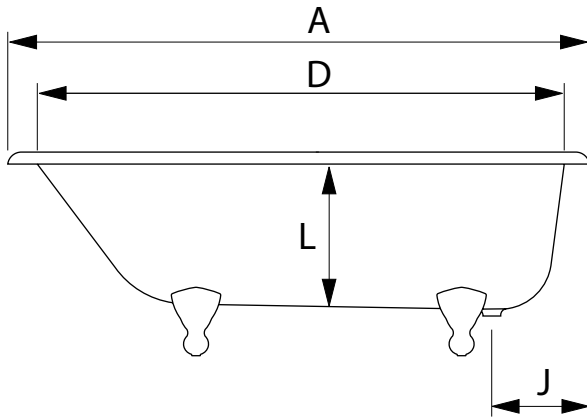

Bath Collection	
Cast Iron Tubs	Waldorf single ended bath

1700	1700	775	473	1580	615	610	-	390	-	290	440	-	-	-	-	-	
	A	B	C	D	E	F	G	H	I	J	L	M	N	O	P	Q	R

1700

KG	LT
WEIGHT	VOL.
132	225

* Option

We recommend that all products are purchased with the assistance of a specialist bathroom retailer and always installed by an experienced installer who is a member of a recognized association. All sizes quoted are nominal: items may vary by plus or minus 2% against the figures quoted. When planning installations where dimensions are critical, it is essential that the space allowed for individual items is physically checked. Imperial Bathrooms can not be held liable for any costs associated with items not fitting in any given area. The contents of this statement are based on information correct at the time of publication. We reserve the right to make alterations and changes in product characteristics, fixing, packaging, operation etc at any time without notice.