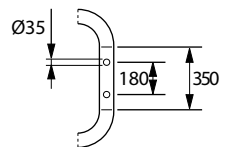

Bath Collection	
Cast Iron Tubs	Waldorf single ended bath

1700	1700	775	473	1580	615	610	-	390	-	290	440	-	-	-	-	-	
	A	B	C	D	E	F	G	H	I	J	L	M	N	O	P	Q	R

1700

KG	LT
WEIGHT	VOL.
132	225

* Option

We recommend that all products are purchased with the assistance of a specialist bathroom retailer and always installed by an experienced installer who is a member of a recognized association. All sizes quoted are nominal: items may vary by plus or minus 2% against the figures quoted. When planning installations where dimensions are critical, it is essential that the space allowed for individual items is physically checked. Imperial Bathrooms can not be held liable for any costs associated with items not fitting in any given area. The contents of this statement are based on information correct at the time of publication. We reserve the right to make alterations and changes in product characteristics, fixing, packaging, operation etc at any time without notice.