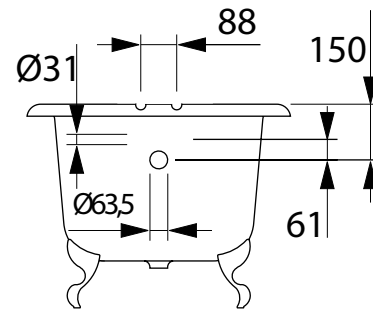

Bath Collection	
Cast Iron Tubs	Waldorf single ended bath

1700	1700	775	473	1580	615	610	-	390	-	290	440	-	-	-	-	-	
	A	B	C	D	E	F	G	H	I	J	L	M	N	O	P	Q	R

1700

KG	LT
WEIGHT	VOL.
132	225

* Option

We recommend that all products are purchased with the assistance of a specialist bathroom retailer and always installed by an experienced installer who is a member of a recognized association. All sizes quoted are nominal: items may vary by plus or minus 2% against the figures quoted. When planning installations where dimensions are critical, it is essential that the space allowed for individual items is physically checked. Imperial Bathrooms can not be held liable for any costs associated with items not fitting in any given area. The contents of this statement are based on information correct at the time of publication. We reserve the right to make alterations and changes in product characteristics, fixing, packaging, operation etc at any time without notice.