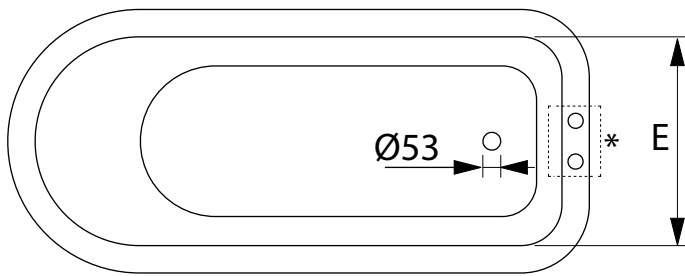

Bath Collection	
Cast Iron Tubs	Waldorf single ended bath

1700	1700	775	473	1580	615	610	-	390	-	290	440	-	-	-	-	-	
	A	B	C	D	E	F	G	H	I	J	L	M	N	O	P	Q	R

1700

KG	LT
WEIGHT	VOL.
132	225

* Option

We recommend that all products are purchased with the assistance of a specialist bathroom retailer and always installed by an experienced installer who is a member of a recognized association. All sizes quoted are nominal: items may vary by plus or minus 2% against the figures quoted. When planning installations where dimensions are critical, it is essential that the space allowed for individual items is physically checked. Imperial Bathrooms can not be held liable for any costs associated with items not fitting in any given area. The contents of this statement are based on information correct at the time of publication. We reserve the right to make alterations and changes in product characteristics, fixing, packaging, operation etc at any time without notice.