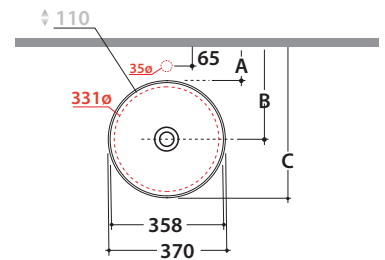

Installazione ad incasso / Recessed installation

	Rubinetti a parete Wall mounted taps	Rubinetti su piano Taps mounted on counter top
A :	75	110
B :	260	295
C :	445	480

	Rubinetti a parete Wall mounted taps	Rubinetti su piano Taps mounted on counter top
A :	75	110
B :	260	295
C :	445	480

Bagno di Colore

GLOBOTHIN®

Le Pietre

Cod. **B6O61.BI**

Lavabo Ø 37 h 14 cm. Installazione da appoggio e ad incasso.

Peso 6 Kg

Basin Ø 37 h 14 cm. Sit-on and recessed installation.

Weight 6 Kg