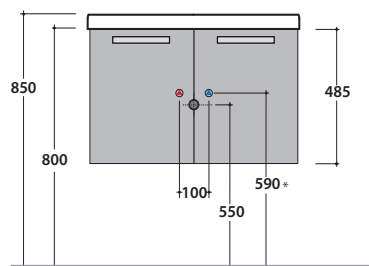

# GLOBO

Base sospesa 71.46 h 48 cm. 2 ante. Peso 25 Kg  
Wall-hung base 71.48 h 48 cm. 2 doors. Weight 25 Kg

Cod. **DAM4Y**

Salice 904  
Betula 905  
Smoke 906  
Desert 907

Laccati  
Laminati rovere laccati  
Lacquered  
Laminate oak lacquered

Ingombro massimo con cassetto aperto mm 850 / Maximum encumbrance with open drawer 850 mm  
\* Per rubinetto su piano / For taps mounted on counter top