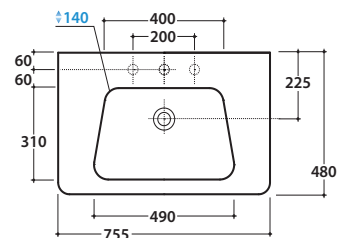

* Per rubinetto su piano / For taps mounted on counter top