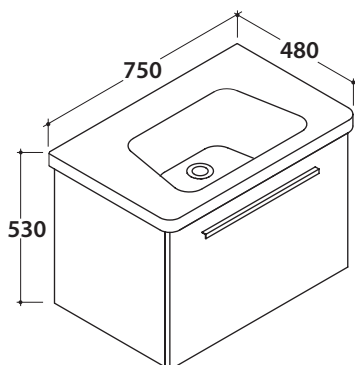

* Per rubinetto su piano / For taps mounted on counter top