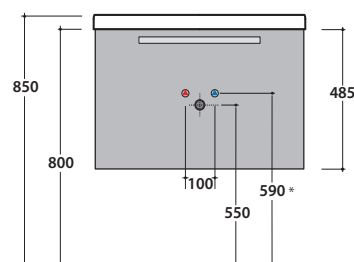

* Per rubinetto su piano / For taps mounted on counter top