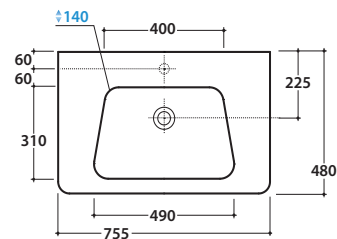

# GLOBO

Base sospesa 71.46 h 48 cm. 2 ante. Peso 25 Kg  
Wall-hung base 71.48 h 48 cm. 2 doors. Weight 25 Kg

Cod. **DAM4Y**

Salice 904  
Betula 905  
Smoke 906  
Desert 907

Laccati  
Laminati rovere laccati  
Lacquered  
Laminate oak lacquered

Ingombro massimo con cassetto aperto mm 850 / Maximum encumbrance with open drawer 850 mm  
\* Per rubinetto su piano / For taps mounted on counter top