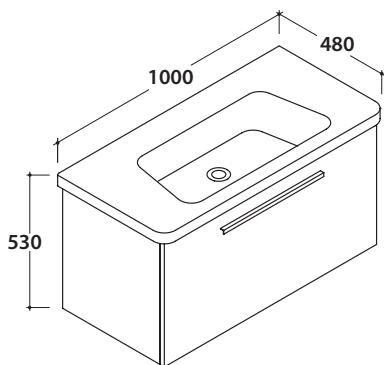

Ingombro massimo con cassetto aperto mm 850 / Maximum encumbrance with open drawer 850 mm
* Per rubinetto su piano / For taps mounted on counter top