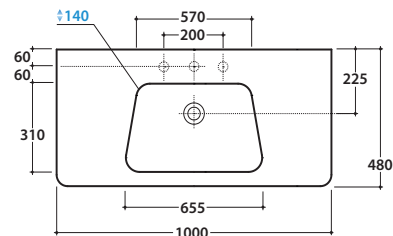

Ingombro massimo con cassetto aperto mm 850 / Maximum encumbrance with open drawer 850 mm
* Per rubinetto su piano / For taps mounted on counter top