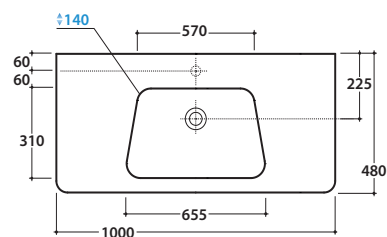

Lavabo 100x48 h15,5 cm. Installazione sospesa o per mobile.

Completo di fissaggi. Peso 30 kg

Basin 100x48 h15,5cm. Wall-hung installation or on base.

Fixing kit included. Weight 30 kg.

* Per rubinetto su piano / For taps mounted on counter top

Base sospesa 96.46 h 48 cm. 1 cassetto. Peso 31 Kg

Wall-hung base 96.48 h 48 cm. 1 drawer. Weight 31 Kg

Cod. **DAM1Y**

Salice 904
Betula 905
Smoke 906
Desert 907

Laccati
Laminati rovere laccati
Lacquered
Laminate oak lacquered

Ingombro massimo con cassetto aperto mm 850 / Maximum encumbrance with open drawer 850 mm
* Per rubinetto su piano / For taps mounted on counter top

DAILY / GRACE LAVABO GR100.BI

CE EN 14688:2015

Base sospesa 96.46 h 48 cm. 2 ante. Peso 31 Kg
Wall-hung base 96.46 h 48 cm. 2 doors. Weight 31 Kg

Cod. **DAM2Y**

Salice 904
Betula 905
Smoke 906
Desert 907

Laccati
Laminati rovere laccati
Lacquered
Laminated oak lacquered

GLOBO

Ingombro massimo con cassetto aperto mm 850 / Maximum encumbrance with open door 850 mm
* Per rubinetto su piano / For taps mounted on counter top