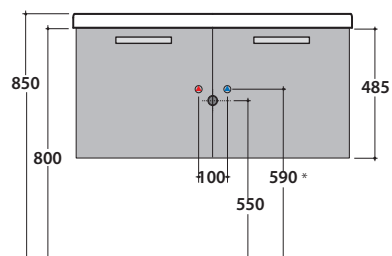

Base sospesa 96.46 h 48 cm. 1 cassetto. Peso 31 Kg

Wall-hung base 96.48 h 48 cm. 1 drawer. Weight 31 Kg

Cod. **DAM1Y**

Salice 904
Betula 905
Smoke 906
Desert 907

Laccati
Laminati rovere laccati
Lacquered
Laminate oak lacquered

Ingombro massimo con cassetto aperto mm 850 / Maximum encumbrance with open drawer 850 mm
* Per rubinetto su piano / For taps mounted on counter top

DAILY / GRACE LAVABO GR100.BI

CE EN 14688:2015

Base sospesa 96.46 h 48 cm. 2 ante. Peso 31 Kg
Wall-hung base 96.46 h 48 cm. 2 doors. Weight 31 Kg

Cod. **DAM2Y**

Salice 904
Betula 905
Smoke 906
Desert 907

Laccati
Laminati rovere laccati
Lacquered
Laminated oak lacquered

GLOBO

Ingombro massimo con cassetto aperto mm 850 / Maximum encumbrance with open door 850 mm
* Per rubinetto su piano / For taps mounted on counter top