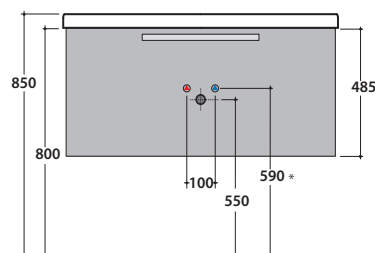

Ingombro massimo con cassetto aperto mm 850 / Maximum encumbrance with open drawer 850 mm
* Per rubinetto su piano / For taps mounted on counter top