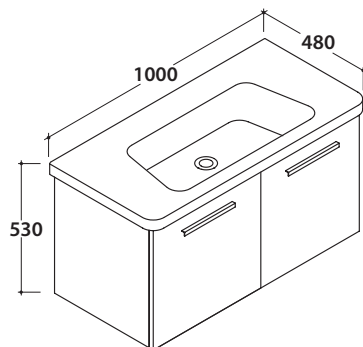

Lavabo 100x48 h15,5 cm. Installazione sospesa o per mobile.

Completo di fissaggi. Peso 30 kg

Basin 100x48 h15,5cm. Wall-hung installation or on base.

Fixing kit included. Weight 30 kg.

* Per rubinetto su piano / For taps mounted on counter top

Base sospesa 96.46 h 48 cm. 1 cassetto. Peso 31 Kg

Wall-hung base 96.48 h 48 cm. 1 drawer. Weight 31 Kg

Cod. **DAM1Y**

Salice 904
Betula 905
Smoke 906
Desert 907

Laccati
Laminati rovere laccati
Lacquered
Laminate oak lacquered

Ingombro massimo con cassetto aperto mm 850 / Maximum encumbrance with open drawer 850 mm
* Per rubinetto su piano / For taps mounted on counter top

DAILY / GRACE LAVABO GR100.BI

CE EN 14688:2015

Base sospesa 96.46 h 48 cm. 2 ante. Peso 31 Kg
Wall-hung base 96.46 h 48 cm. 2 doors. Weight 31 Kg

Cod. **DAM2Y**

Salice 904
Betula 905
Smoke 906
Desert 907

Laccati
Laminati rovere laccati
Lacquered
Laminated oak lacquered

GLOBO

Ingombro massimo con cassetto aperto mm 850 / Maximum encumbrance with open door 850 mm
* Per rubinetto su piano / For taps mounted on counter top