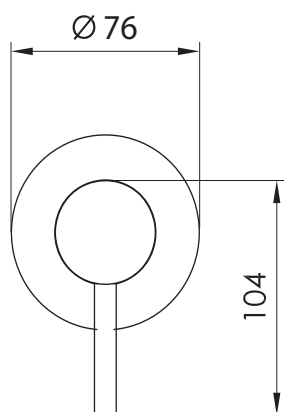

JEE-O pure wall basin mixer set specifications

Article code:

006-0001

● dark gold matt stainless steel

Material:
Coating:

Stainless Steel r304
PVD coating

Cartridge:

Sedal ceramic mixing mechanism (40mm),
item code **005-0102**

Cleaning:

JEE-O protect

Connection:
Thread:

4 x G 1/2" ($\phi 15\text{mm}$ / 0.6")
British Standard Pipe (BSP)

Dimension package:
Total weight:
Package weight:

L 28 x W 19 x H 13,5 cm
2.22 kg
0.584 kg

2 year warranty