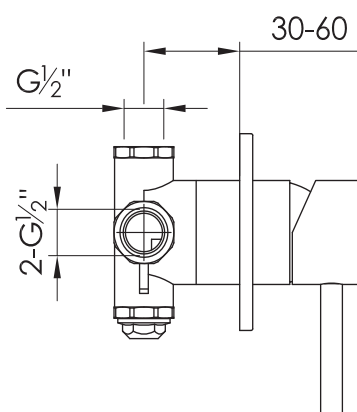

JEE-O pure wall basin mixer set specifications

Article code:

006-0001

● dark gold matt stainless steel

Material:
Coating:

Stainless Steel r304
PVD coating

Cartridge:

Sedal ceramic mixing mechanism (40mm),
item code **005-0102**

Cleaning:

JEE-O protect

Connection:
Thread:

4 x G 1/2" ($\phi 15\text{mm}$ / 0.6")
British Standard Pipe (BSP)

Dimension package:
Total weight:
Package weight:

L 28 x W 19 x H 13,5 cm
2.22 kg
0.584 kg

2 year warranty