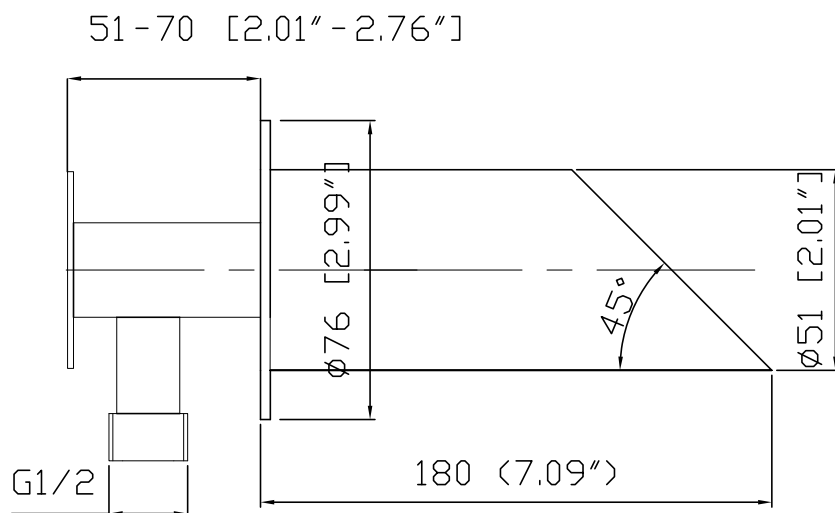

JEE-O pure wall basin mixer set specifications

Article code:

006-0001

● dark gold matt stainless steel

Material:
Coating:

Stainless Steel r304
PVD coating

Cartridge:

Sedal ceramic mixing mechanism (40mm),
item code **005-0102**

Cleaning:

JEE-O protect

Connection:
Thread:

4 x G 1/2" ($\phi 15\text{mm}$ / 0.6")
British Standard Pipe (BSP)

Dimension package:
Total weight:
Package weight:

L 28 x W 19 x H 13,5 cm
2.22 kg
0.584 kg

2 year warranty